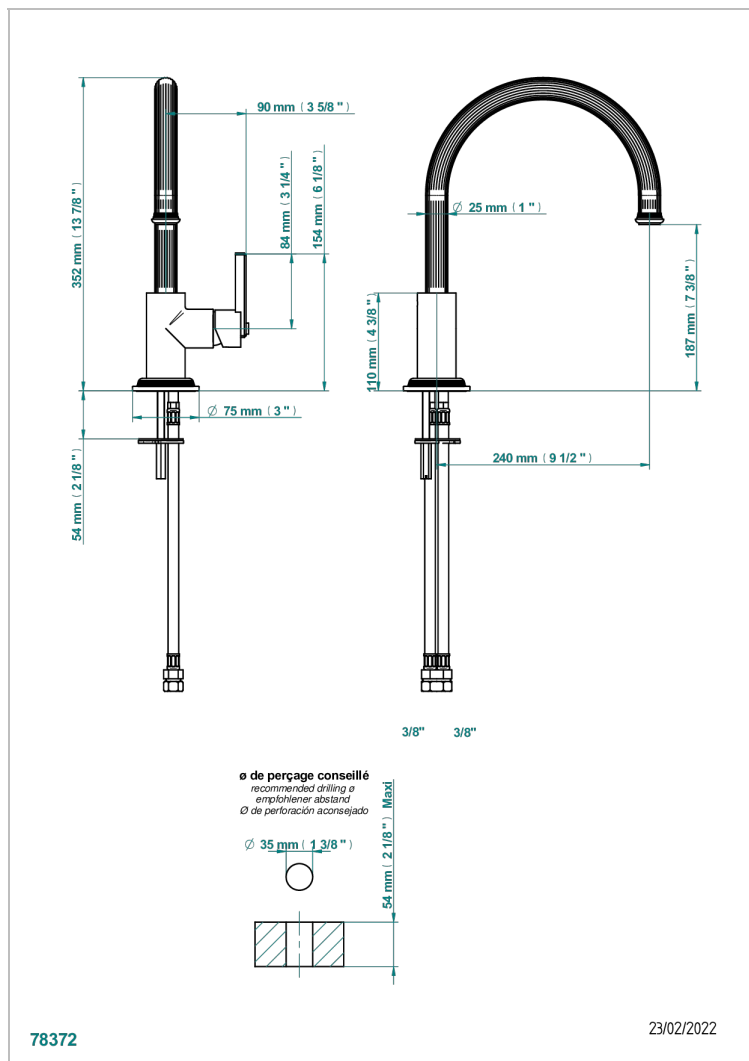

GRAND CENTRAL WITH METAL LEVER HANDLES

U9L-6181N/US

Single hole kitchen faucet with swivel spout

CHARACTERISTIC

- Grand central with metal lever handles
- Single hole kitchen faucet with swivel spout

AVAILABLE FINITIONS