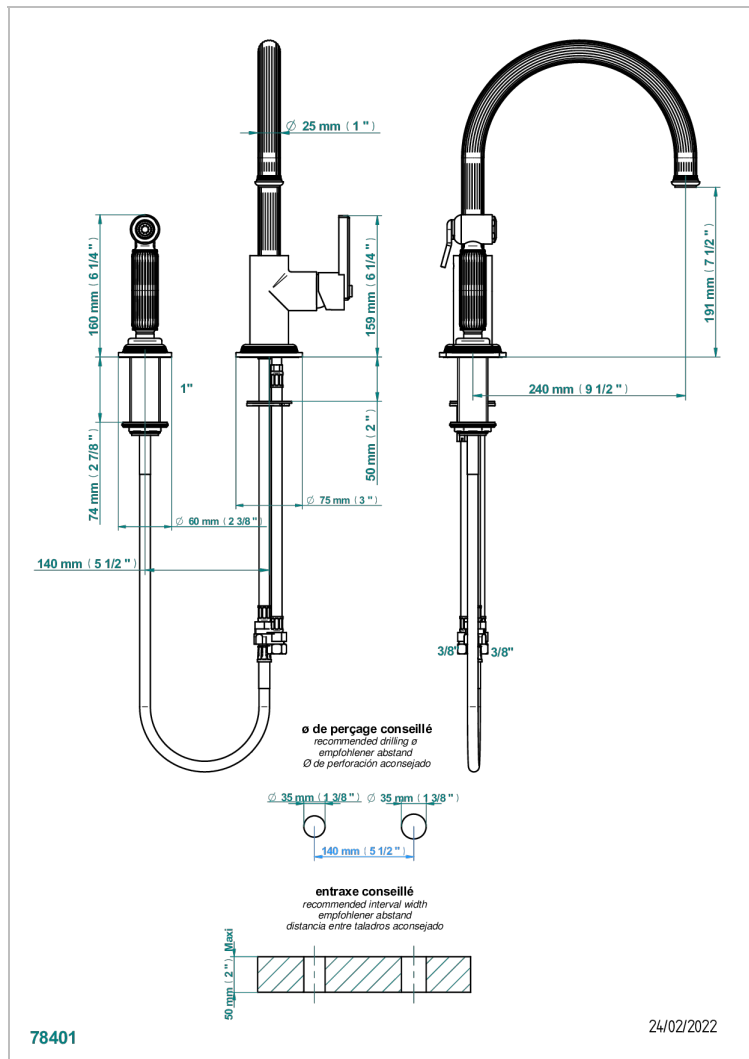

# GRAND CENTRAL WITH METAL LEVER HANDLES

U9L-6181N/DUS

Single hole mixer with swivel and side spray

78401

24/02/2022

## CHARACTERISTIC

- Grand central with metal lever handles
- Single hole mixer with swivel and side spray