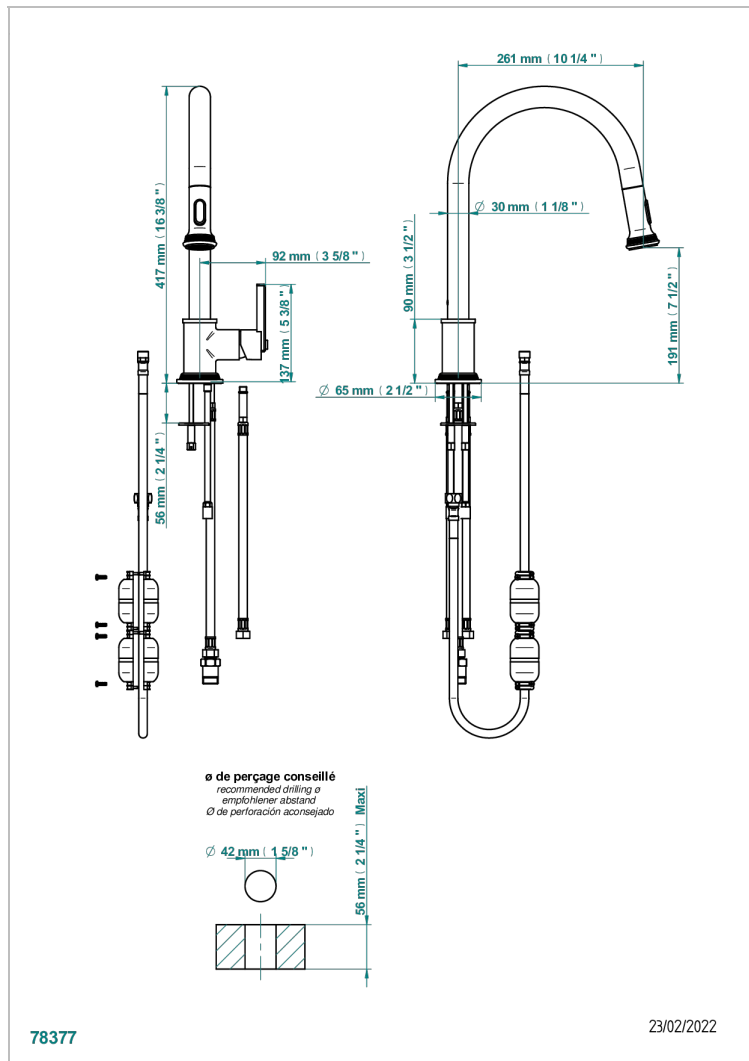

GRAND CENTRAL WITH METAL LEVER HANDLES

U9L-6181D/US

Single hole pull out kitchen Faucet

CHARACTERISTIC

- Grand central with metal lever handles
- Single hole pull out kitchen Faucet

AVAILABLE FINITIONS

Blush PVD - H62
Brass color PVD - H49
Brown bronze color PVD - F33
Chrome polished - A02
Copper antique matt, coated - H07
Gold color PVD - H52

Gold mat - F07
Gold polished - F01
Graphite PVD - H64
Light coated bronze - D01
Matt Umber PVD - H67
Matt blush PVD - H60

Matt brass color PVD - H50
Matt brown bronze color PVD - F34
Matt chrome (American satin) - C02
Matt gold color PVD - H53
Matt graphite PVD - H65
Matt nickel (American satin) - C01

Matt nickel color PVD - H56
Nickel antique / Sovereign - H28
Nickel color PVD - H55
Nickel polished - B01
Polished chrome with gold inlay - GA1
Silver polished, antique - H03

Soft gold - F30
Soft matt gold - F31
Umber PVD - H66