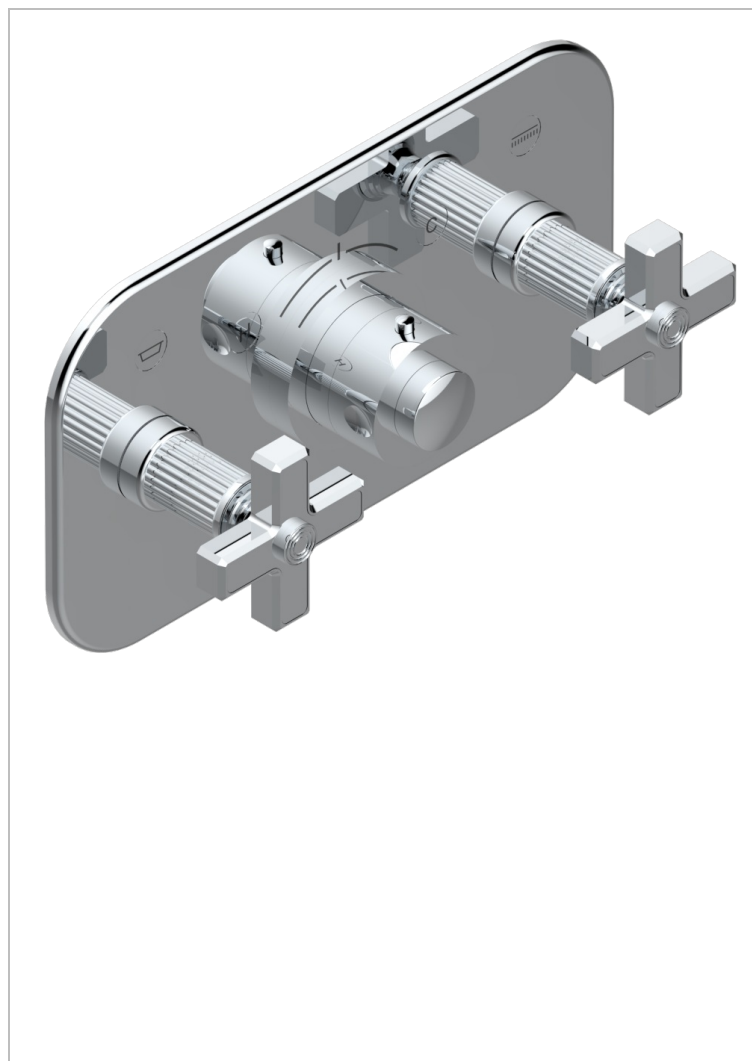

GRAND CENTRAL WITH METAL CROSS HANDLES

U9K-5401BEH

Trim for thermostatic mixer with 2 valves item to be installed horizontal . to adapt on 5 401AHC or 5 401AHM

CHARACTERISTIC

- Grand central with metal cross handles
- Trim for thermostatic mixer with 2 valves item to be installed horizontal . to adapt on 5 401AHC or 5 401AHM

RELATED SKU'S

- Ref. G00-5401AHC 3/4" THG thermostat, 60 l/mn with two valves with wax cartridge delivered with a built-in box, without trim - to be installed horizontal (for installation with cross handle)
- Ref. G00-5401AHM 3/4" THG thermostat, 60 l/mn with two valves with wax cartridge delivered with a built-in box, without trim - to be installed horizontal (for installation with lever handle)