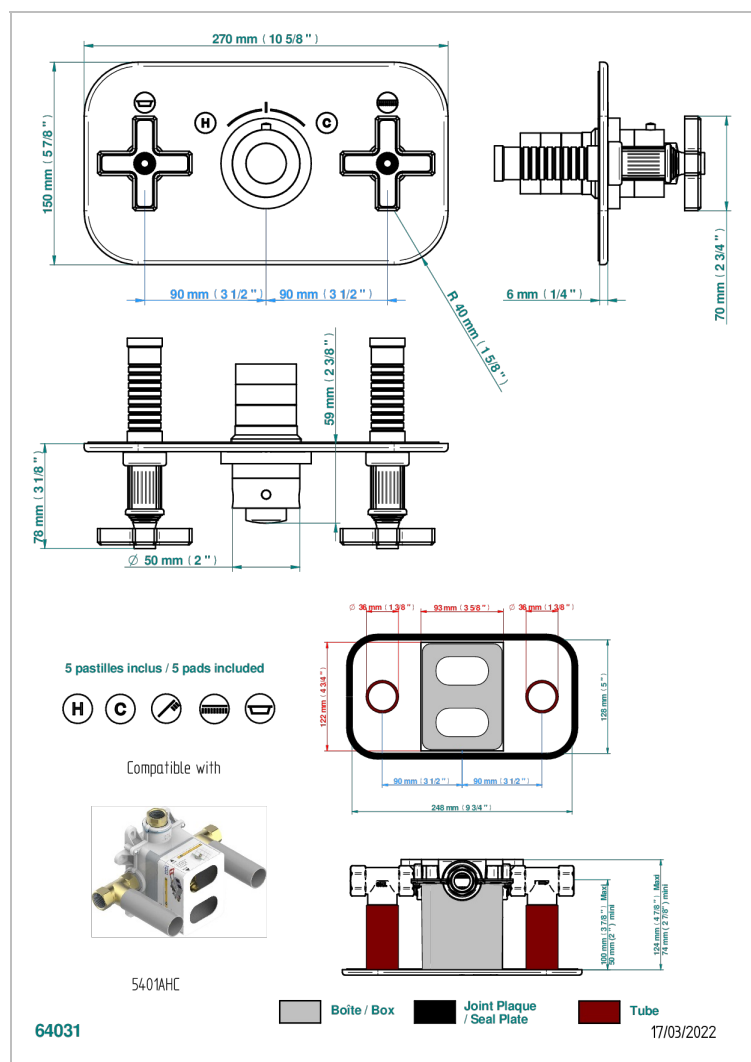

GRAND CENTRAL WITH METAL CROSS HANDLES

U9K-5401BEH

Trim for thermostatic mixer with 2 valves item to be installed horizontal . to adapt on 5 401AHC or 5 401AHM

CHARACTERISTIC

- Grand central with metal cross handles
- Trim for thermostatic mixer with 2 valves item to be installed horizontal . to adapt on 5 401AHC or 5 401AHM

RELATED SKU'S

- Ref. G00-5401AHC 3/4" THG thermostat, 60 l/mn with two valves with wax cartridge delivered with a built-in box, without trim - to be installed horizontal (for installation with cross handle)
- Ref. G00-5401AHM 3/4" THG thermostat, 60 l/mn with two valves with wax cartridge delivered with a built-in box, without trim - to be installed horizontal (for installation with lever handle)