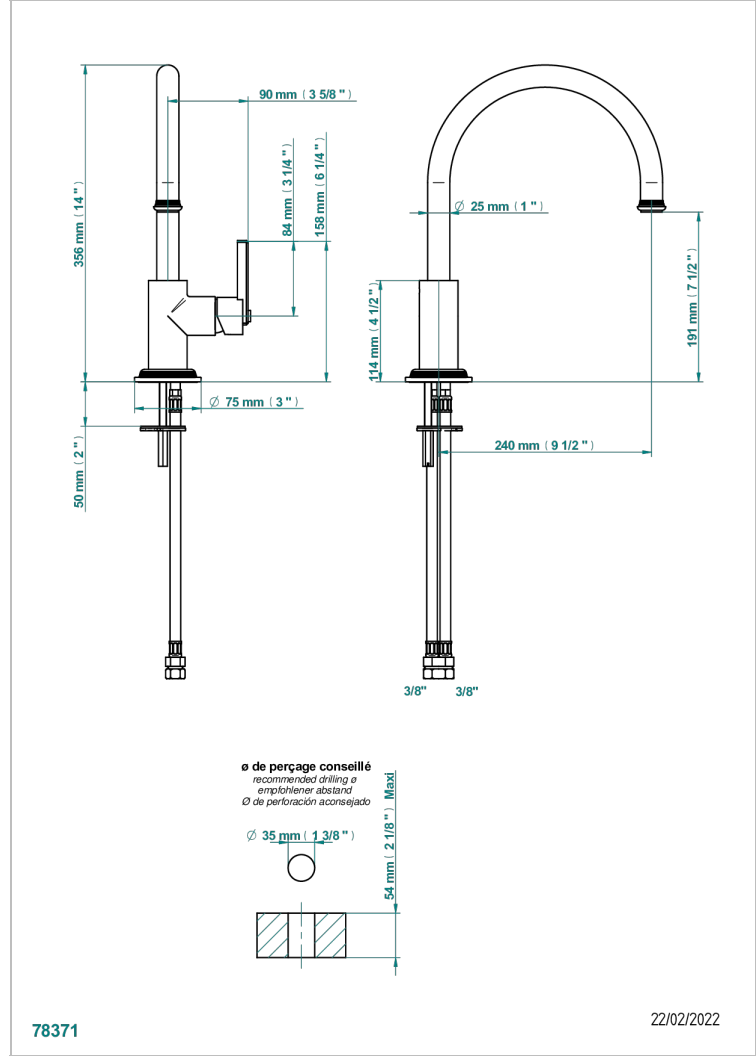

# WEST COAST WITH WHITE ONYX LEVER HANDLES

U9H-6181N/US

Single hole kitchen faucet with swivel spout

## CHARACTERISTIC

- West Coast with white onyx lever handles
- Single hole kitchen faucet with swivel spout