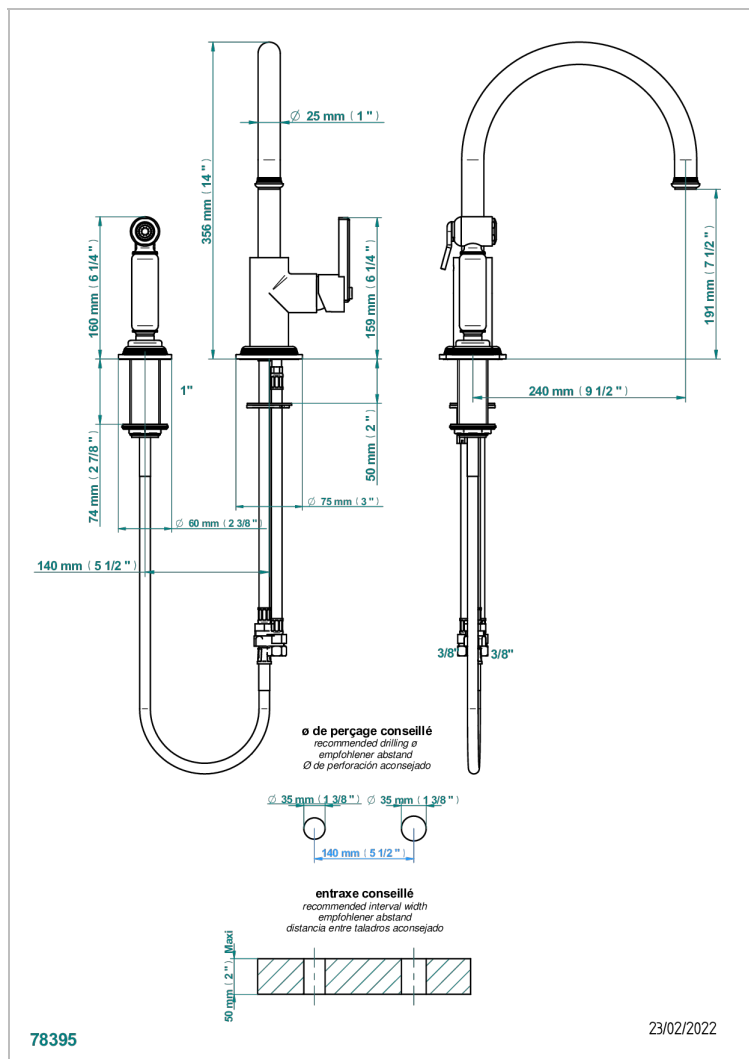

WEST COAST WITH WHITE ONYX LEVER HANDLES

U9H-6181N/DUS

Single hole mixer with swivel and side spray

CHARACTERISTIC

- West Coast with white onyx lever handles
- Single hole mixer with swivel and side spray

AVAILABLE FINITIONS

Blush PVD - H62
Brass color PVD - H49
Brown bronze color PVD - F33
Chrome polished - A02
Copper antique matt, coated - H07
Gold color PVD - H52

Gold mat - F07
Gold polished - F01
Graphite PVD - H64
Light coated bronze - D01
Matt Umber PVD - H67
Matt blush PVD - H60

Matt brass color PVD - H50
Matt brown bronze color PVD - F34
Matt chrome (American satin) - C02
Matt gold color PVD - H53
Matt graphite PVD - H65
Matt nickel (American satin) - C01

Matt nickel color PVD - H56
Nickel antique / Sovereign - H28
Nickel color PVD - H55
Nickel polished - B01
Silver polished, antique - H03
Soft gold - F30