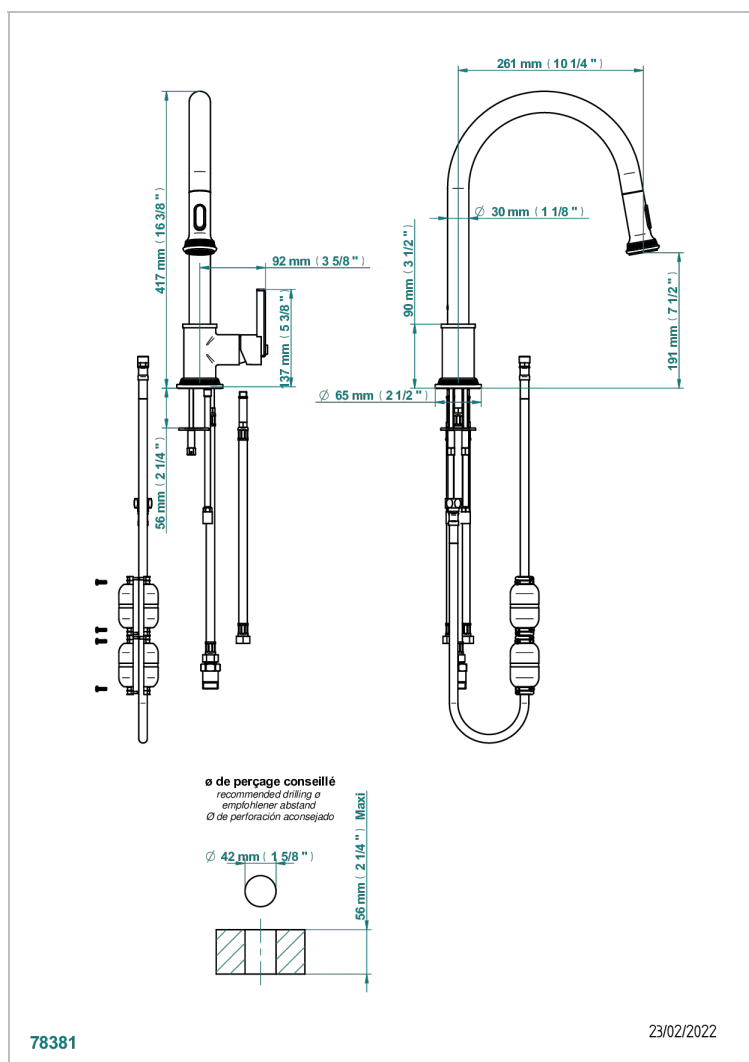

# WEST COAST WITH WHITE ONYX LEVER HANDLES

U9H-6181D/US

Single hole pull out kitchen Faucet

78381

23/02/2022

## CHARACTERISTIC

- West Coast with white onyx lever handles
- Single hole pull out kitchen Faucet