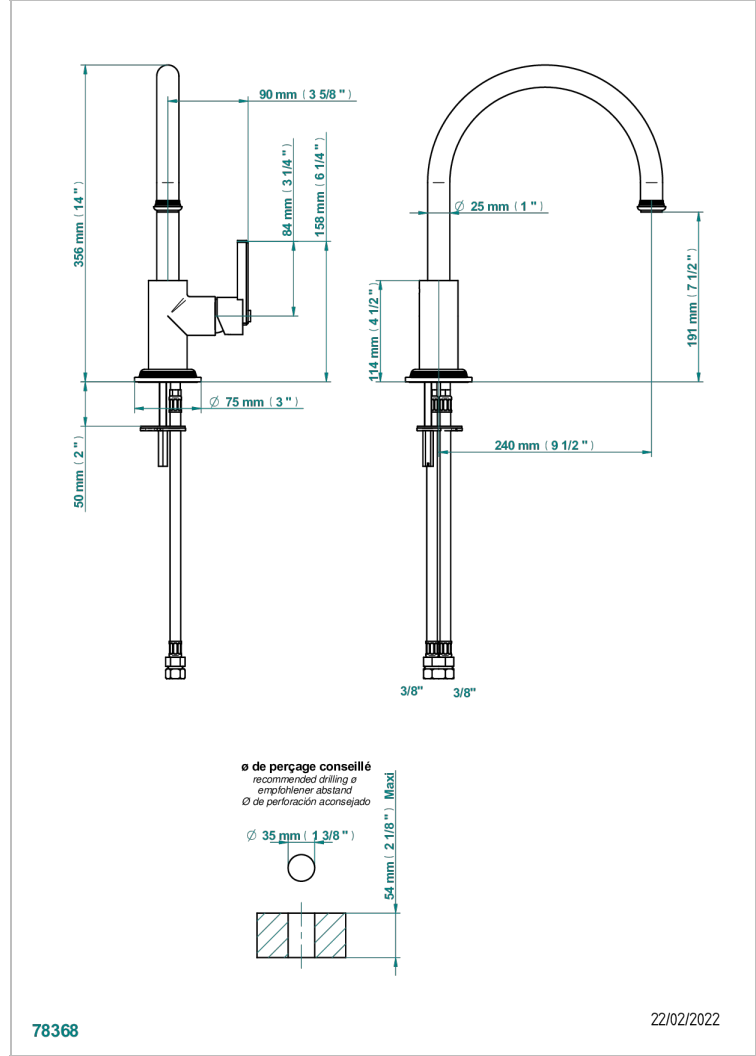

WEST COAST WITH BLACK ONYX LEVER HANDLES

U9F-6181N/US

Single hole kitchen faucet with swivel spout

CHARACTERISTIC

- West Coast with black onyx lever handles
- Single hole kitchen faucet with swivel spout

AVAILABLE FINITIONS