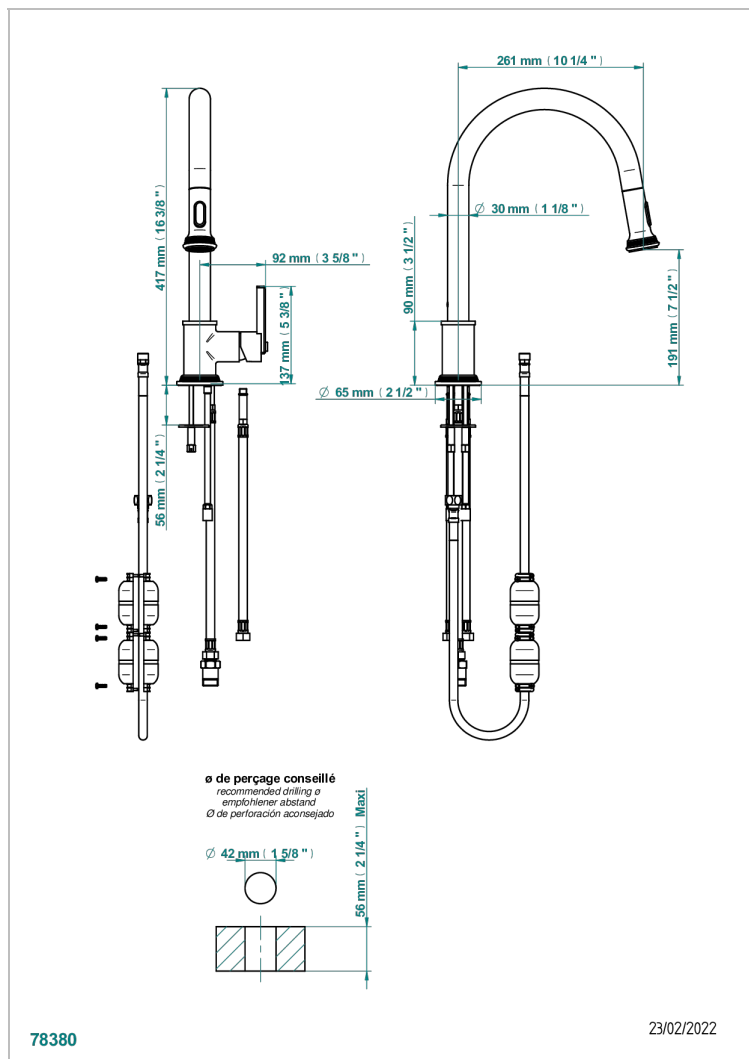

# WEST COAST WITH BLACK ONYX LEVER HANDLES

U9F-6181D/US

Single hole pull out kitchen Faucet

## CHARACTERISTIC

- West Coast with black onyx lever handles
- Single hole pull out kitchen Faucet