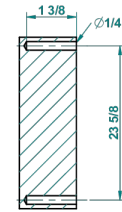

WEST COAST WITH BLACK ONYX LEVER HANDLES

U9F-58/US

Slide bar with handsower and elbow

61519

16/12/2016

CHARACTERISTIC

- West Coast with black onyx lever handles
- Slide bar with handsower and elbow

AVAILABLE FINITIONS

Blush PVD - H62
Brass color PVD - H49
Brown bronze color PVD - F33
Chrome polished - A02
Copper antique matt, coated - H07
Gold color PVD - H52

Gold mat - F07
Gold polished - F01
Graphite PVD - H64
Light coated bronze - D01
Matt Umber PVD - H67
Matt blush PVD - H60

Matt brass color PVD - H50
Matt brown bronze color PVD - F34
Matt chrome (American satin) - C02
Matt gold color PVD - H53
Matt graphite PVD - H65
Matt nickel (American satin) - C01

Matt nickel color PVD - H56
Nickel antique / Sovereign - H28
Nickel color PVD - H55
Nickel polished - B01
Silver polished, antique - H03
Soft gold - F30

Soft matt gold - F31
Umber PVD - H66