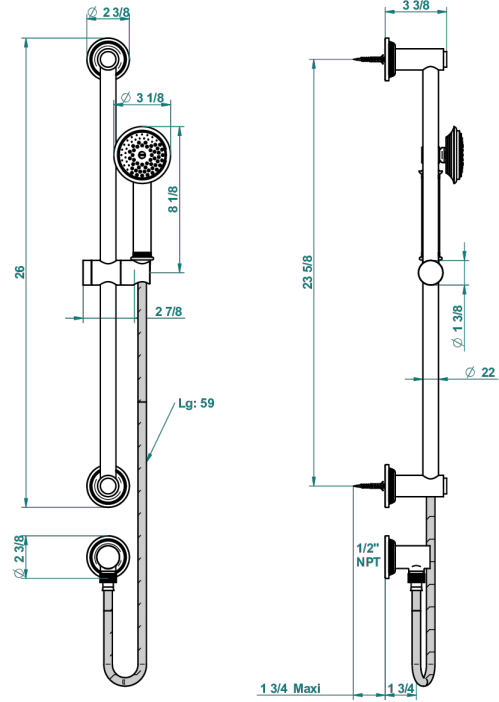

WEST COAST WITH BLACK ONYX LEVER HANDLES

U9F-58/US

Slide bar with handsower and elbow

61519

16/12/2016

CHARACTERISTIC

- West Coast with black onyx lever handles
- Slide bar with handsower and elbow

AVAILABLE FINITIONS

Blush PVD - H62
Brass color PVD - H49
Brown bronze color PVD - F33
Chrome polished - A02
Copper antique matt, coated - H07
Gold color PVD - H52

Gold mat - F07
Gold polished - F01
Graphite PVD - H64
Light coated bronze - D01
Matt Umber PVD - H67
Matt blush PVD - H60

Matt brass color PVD - H50
Matt brown bronze color PVD - F34
Matt chrome (American satin) - C02
Matt gold color PVD - H53
Matt graphite PVD - H65
Matt nickel (American satin) - C01

Matt nickel color PVD - H56
Nickel antique / Sovereign - H28
Nickel color PVD - H55
Nickel polished - B01
Silver polished, antique - H03
Soft gold - F30

Soft matt gold - F31
Umber PVD - H66