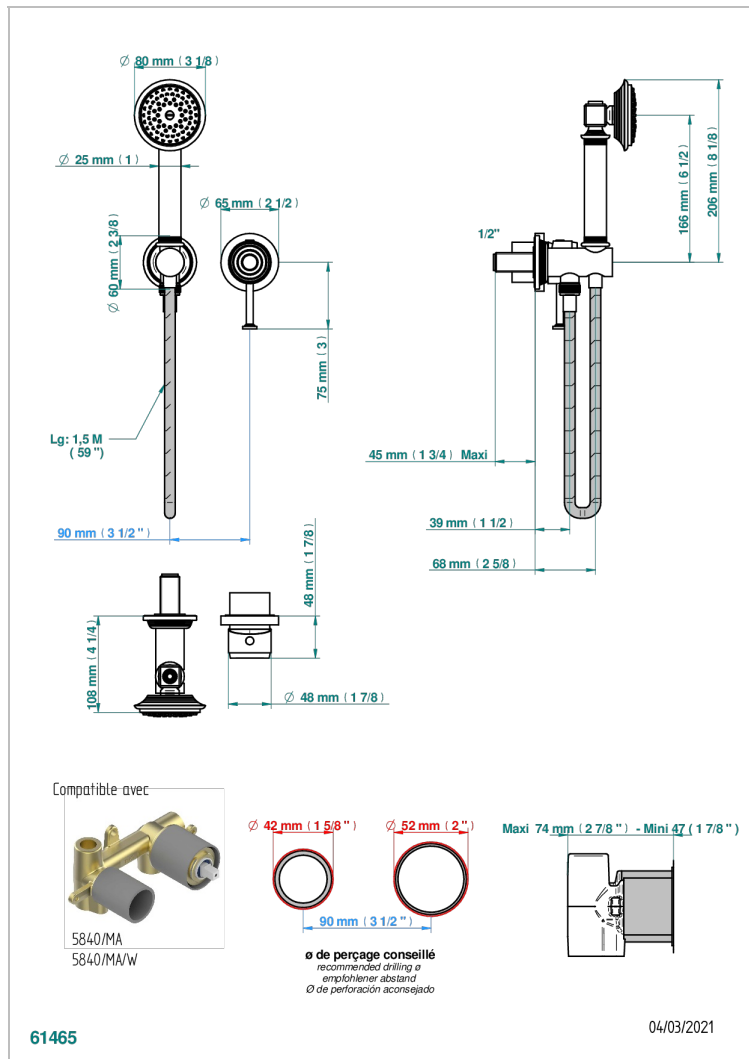

WEST COAST WITH BLACK ONYX CROSS HANDLES

U9E-6561B

Trim only for wall mixer with complete handshower on hook

CHARACTERISTIC

- West Coast with black onyx cross handles
- Trim only for wall mixer with complete handshower on hook

RELATED SKU'S

- Ref. G00-5840/MA Rough parts for concealed wall-mounted mixer with 1/2" outlet

AVAILABLE FINITIONS

Antique nickel - H28
Blush PVD - H62
Brass color PVD - H49
Brown bronze color PVD - F33
Gold color PVD - H52
Graphite PVD - H64

Nickel color PVD - H55
Polished chrome (color finish) - A02
Polished gold (color finish) - F01
Polished nickel - B01
Soft gold - F30
Soft matt gold - F31

Umber PVD - H66
Varnished matt antique red copper (color finish) - H07