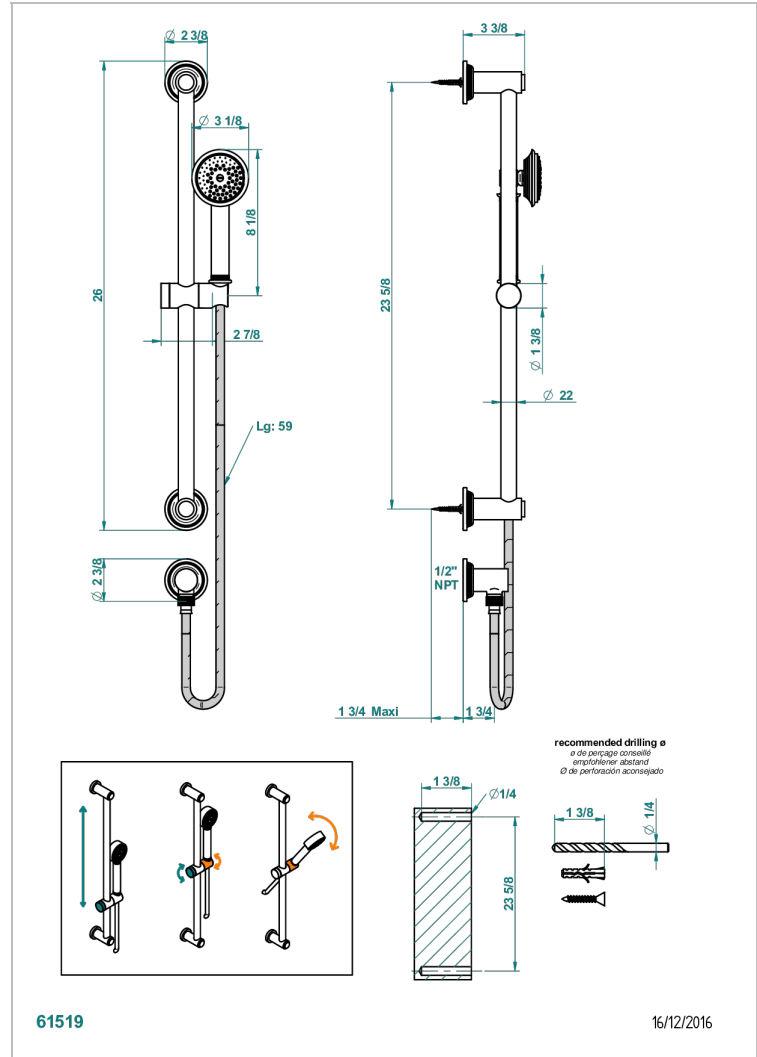

WEST COAST WITH BLACK ONYX CROSS HANDLES

U9E-58/US

Slide bar with handsower and elbow

CHARACTERISTIC

- West Coast with black onyx cross handles
- Slide bar with handsower and elbow

AVAILABLE FINITIONS

Blush PVD - H62
 Brass color PVD - H49
 Brown bronze color PVD - F33
 Chrome polished - A02
 Copper antique matt, coated - H07
 Gold color PVD - H52

Gold mat - F07
 Gold polished - F01
 Graphite PVD - H64
 Light coated bronze - D01
 Matt Umber PVD - H67
 Matt blush PVD - H60

Matt brass color PVD - H50
 Matt brown bronze color PVD - F34
 Matt chrome (American satin) - C02
 Matt gold color PVD - H53
 Matt graphite PVD - H65
 Matt nickel (American satin) - C01

Matt nickel color PVD - H56
 Nickel antique / Sovereign - H28
 Nickel color PVD - H55
 Nickel polished - B01
 Silver polished, antique - H03
 Soft gold - F30

Soft matt gold - F31
 Umber PVD - H66