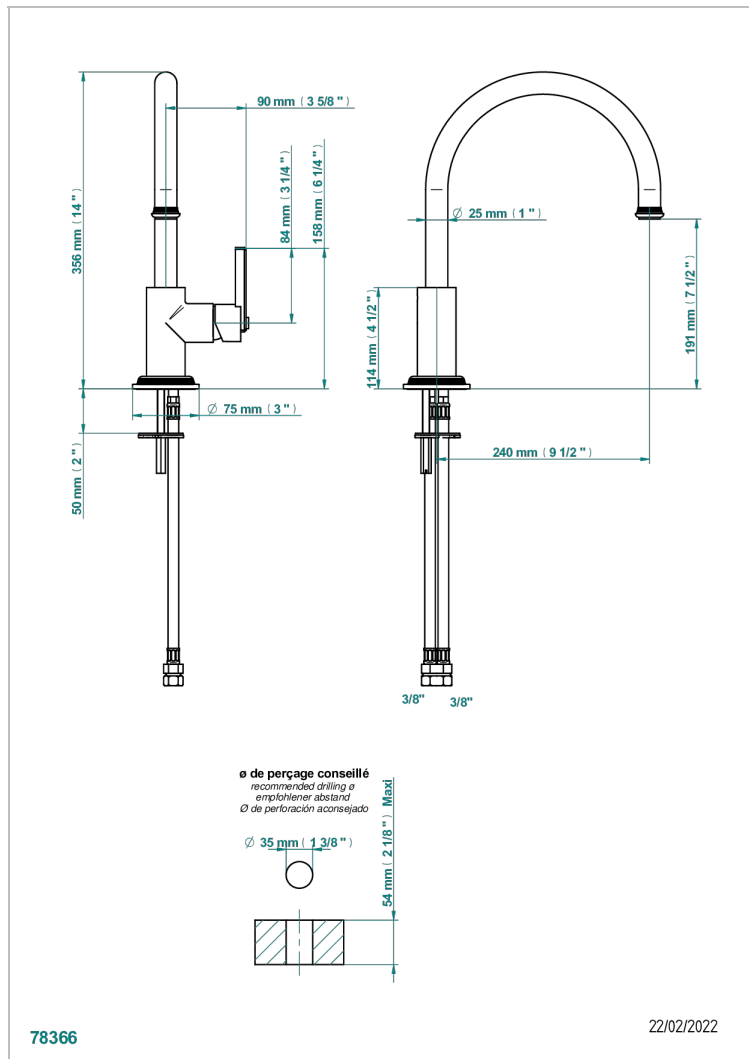

WEST COAST LEVER HANDLES, WITH GUILLOCHE DECOR

U9D-6181N/US

Single hole kitchen faucet with swivel spout

CHARACTERISTIC

- West coast lever handles, with Guilloché decor
- Single hole kitchen faucet with swivel spout