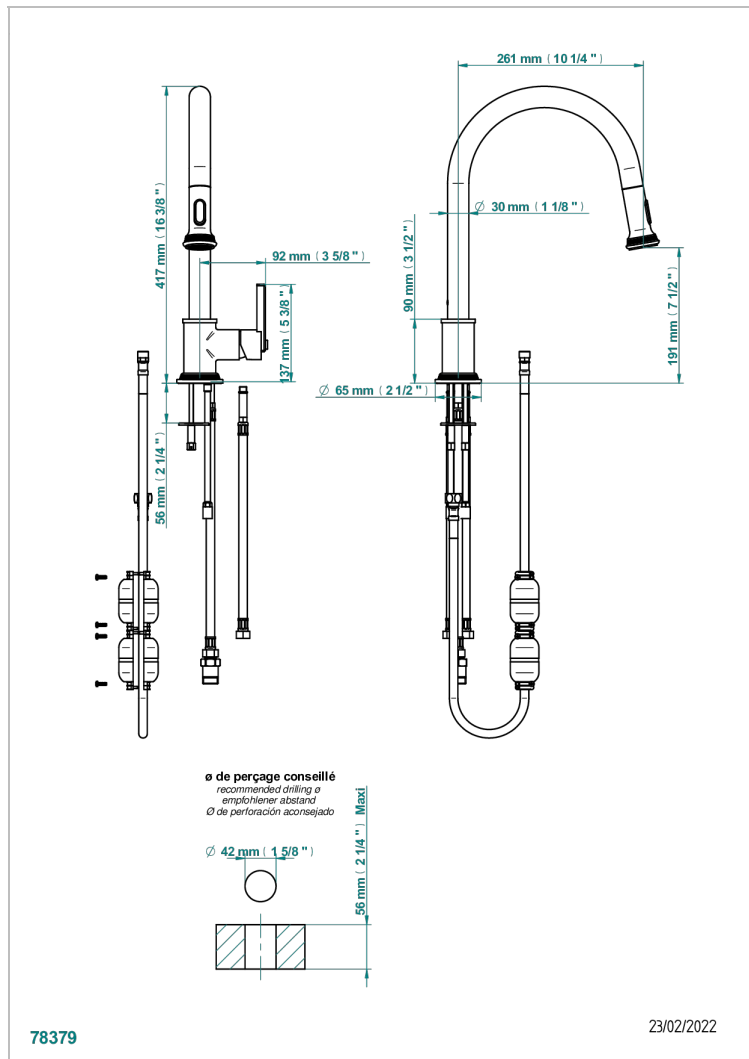

WEST COAST LEVER HANDLES, WITH GUILLOCHE DECOR

U9D-6181D/US

Single hole pull out kitchen Faucet

CHARACTERISTIC

- West coast lever handles, with Guilloché decor
- Single hole pull out kitchen Faucet

AVAILABLE FINITIONS

Matt brass color PVD - H50
Matt brown bronze color PVD - F34
Matt chrome (American satin) - C02
Matt gold color PVD - H53
Matt graphite PVD - H65
Matt nickel (American satin) - C01

Matt nickel color PVD - H56
Nickel antique / Sovereign - H28
Nickel color PVD - H55
Nickel polished - B01
Polished chrome with gold inlay - GA1
Silver polished, antique - H03