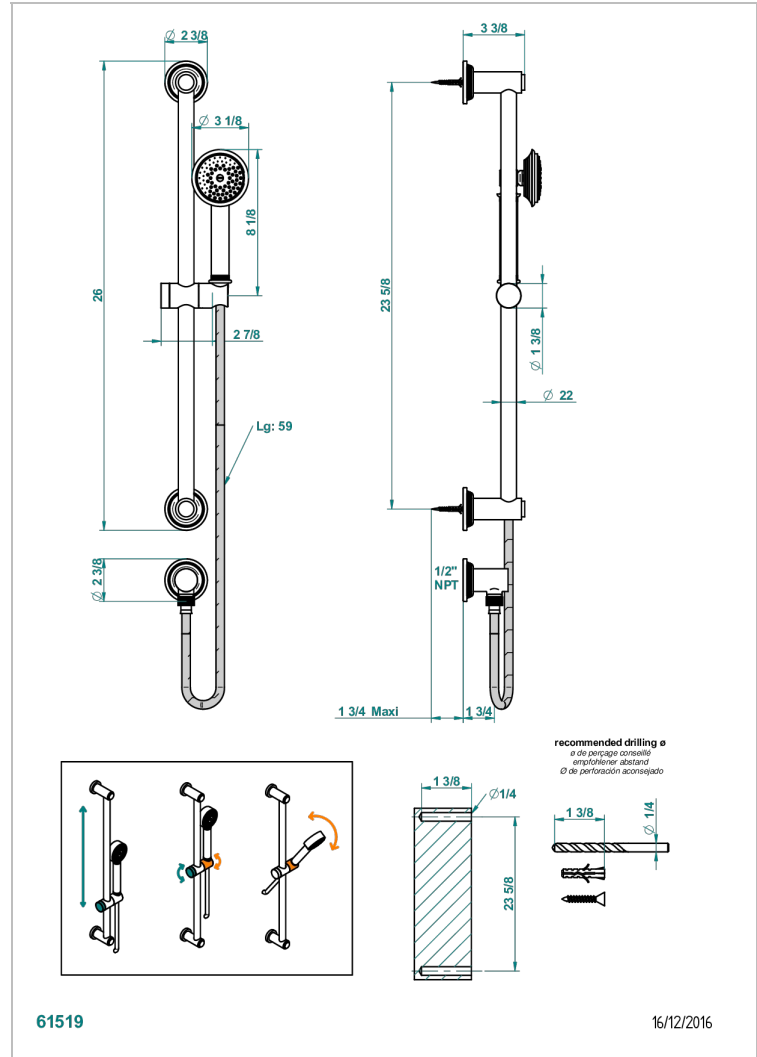

WEST COAST CROSS HANDLES, WITH GUILLOCHE DECOR

U9C-58/US

Slide bar with handsower and elbow

CHARACTERISTIC

- West coast cross handles, with Guilloché decor
- Slide bar with handsower and elbow

AVAILABLE FINITIONS

Matt brass color PVD - H50
 Matt brown bronze color PVD - F34
 Matt chrome (American satin) - C02
 Matt gold color PVD - H53
 Matt graphite PVD - H65
 Matt nickel (American satin) - C01

Matt nickel color PVD - H56
 Nickel antique / Sovereign - H28
 Nickel color PVD - H55
 Nickel polished - B01
 Polished chrome with gold inlay - GA1
 Silver polished, antique - H03