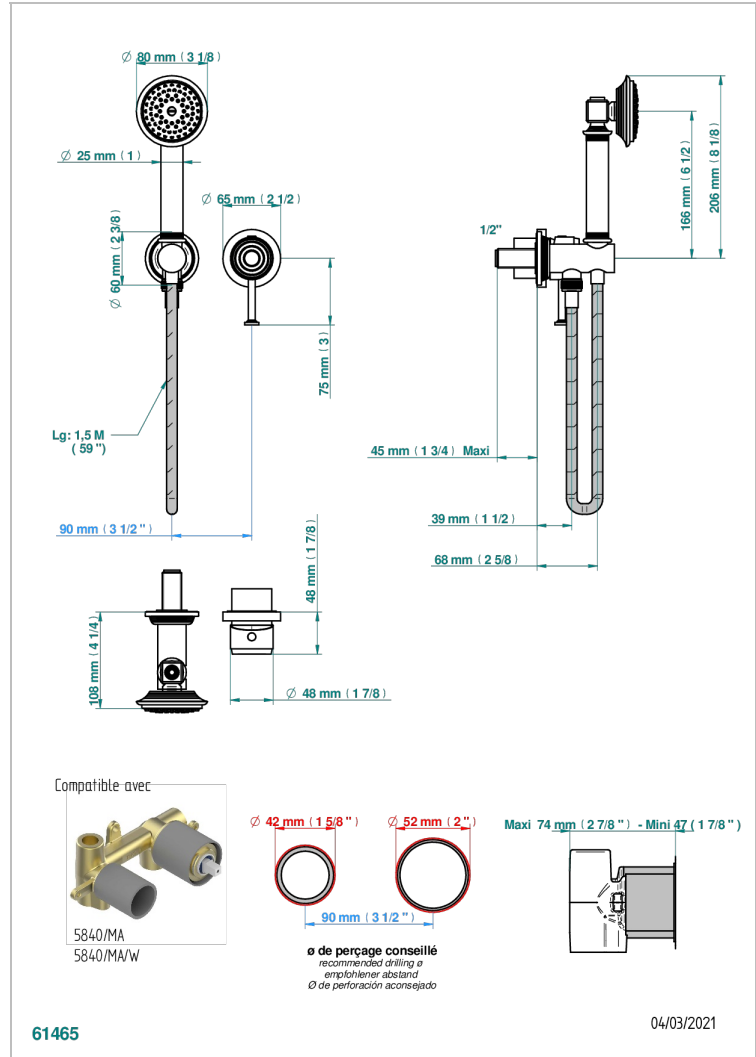

WEST COAST WITH METAL LEVER HANDLES

U9B-6561B

Trim only for wall mixer with complete handshower on hook

61465

04/03/2021

CHARACTERISTIC

- West Coast with metal lever handles
- Trim only for wall mixer with complete handshower on hook

RELATED SKU'S

- Ref. G00-5840/MA Rough parts for concealed wall-mounted mixer with 1/2" outlet

AVAILABLE FINITIONS

Antique nickel - H28
Blush PVD - H62
Brass color PVD - H49
Brown bronze color PVD - F33
Gold color PVD - H52
Graphite PVD - H64