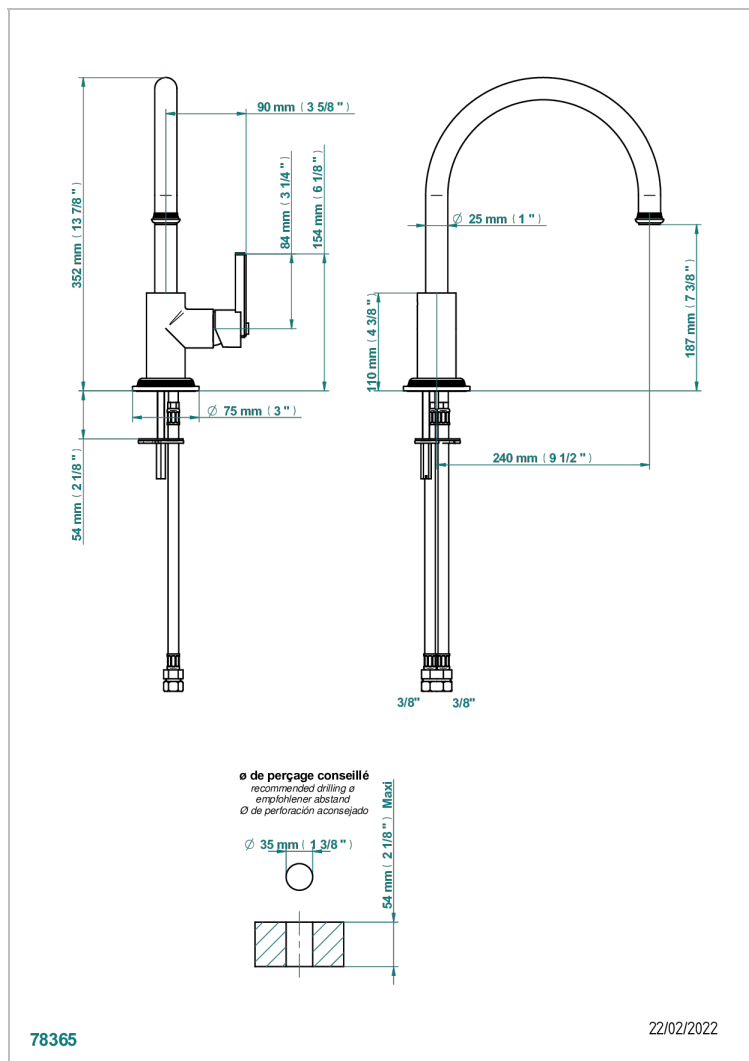

# WEST COAST WITH METAL LEVER HANDLES

U9B-6181N/US

Single hole kitchen faucet with swivel spout

## CHARACTERISTIC

- West Coast with metal lever handles
- Single hole kitchen faucet with swivel spout