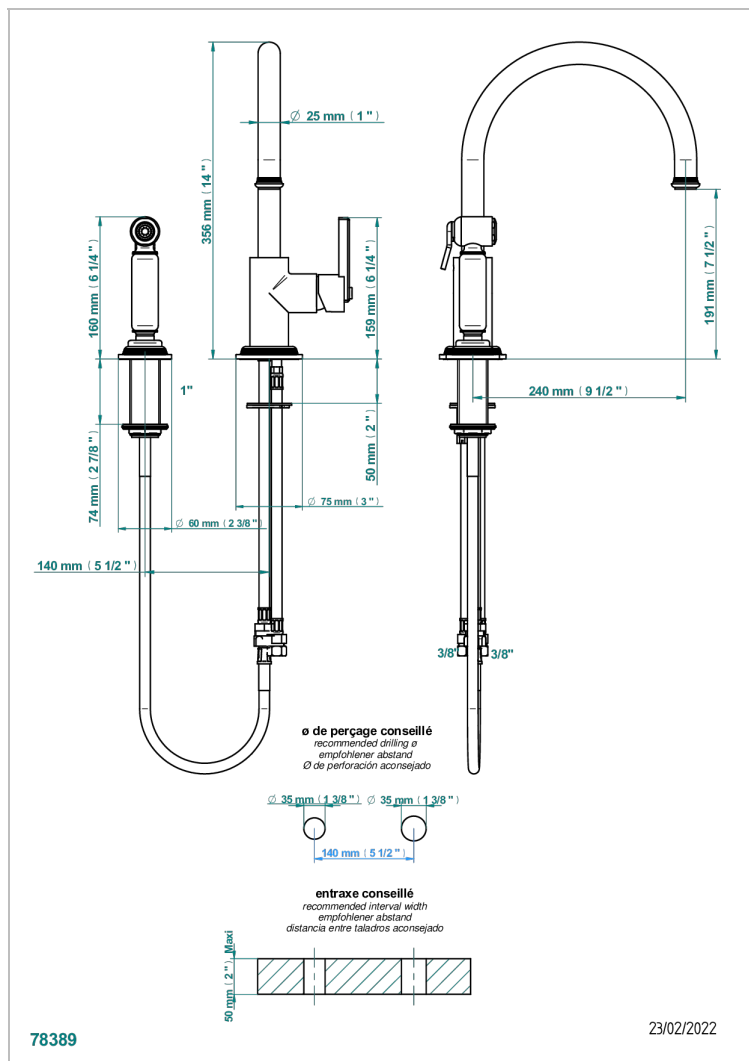

WEST COAST WITH METAL LEVER HANDLES

U9B-6181N/DUS

Single hole mixer with swivel and side spray

CHARACTERISTIC

- West Coast with metal lever handles
- Single hole mixer with swivel and side spray

AVAILABLE FINITIONS

Blush PVD - H62
Brass color PVD - H49
Brown bronze color PVD - F33
Chrome polished - A02
Copper antique matt, coated - H07
Gold color PVD - H52

Gold mat - F07
Gold polished - F01
Graphite PVD - H64
Light coated bronze - D01
Matt Umber PVD - H67
Matt blush PVD - H60

Matt brass color PVD - H50
Matt brown bronze color PVD - F34
Matt chrome (American satin) - C02
Matt gold color PVD - H53
Matt graphite PVD - H65
Matt nickel (American satin) - C01

Matt nickel color PVD - H56
Nickel antique / Sovereign - H28
Nickel color PVD - H55
Nickel polished - B01
Polished chrome with gold inlay - GA1
Silver polished, antique - H03