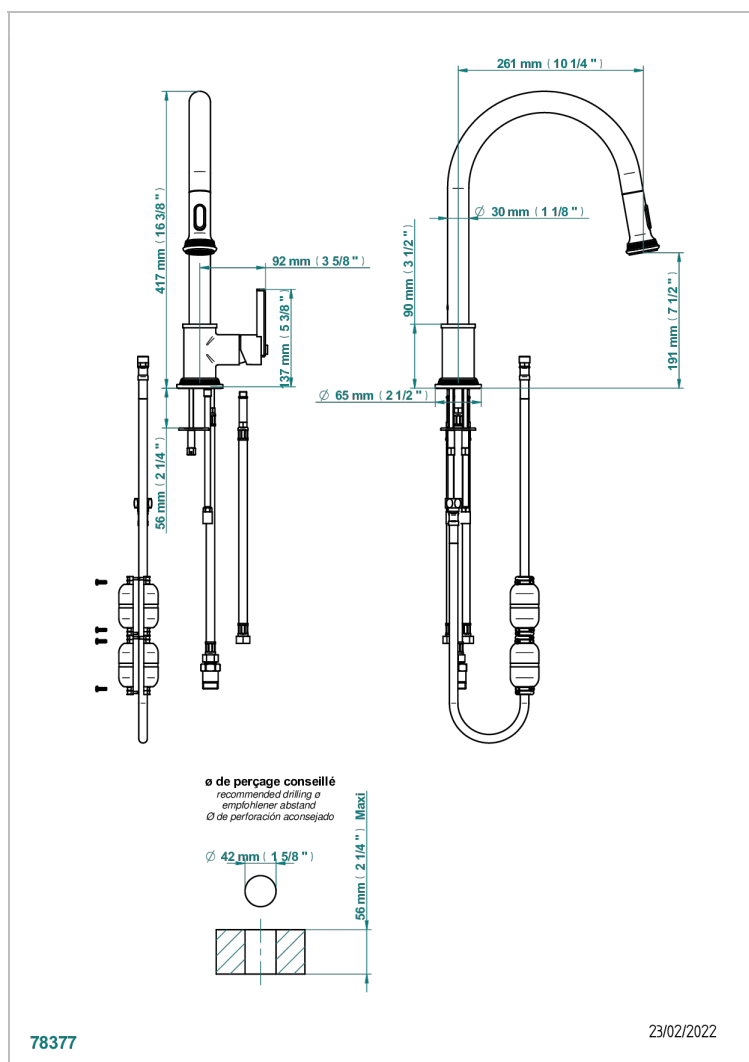

# WEST COAST WITH METAL LEVER HANDLES

U9B-6181D/US

Single hole pull out kitchen Faucet

## CHARACTERISTIC

- West Coast with metal lever handles
- Single hole pull out kitchen Faucet