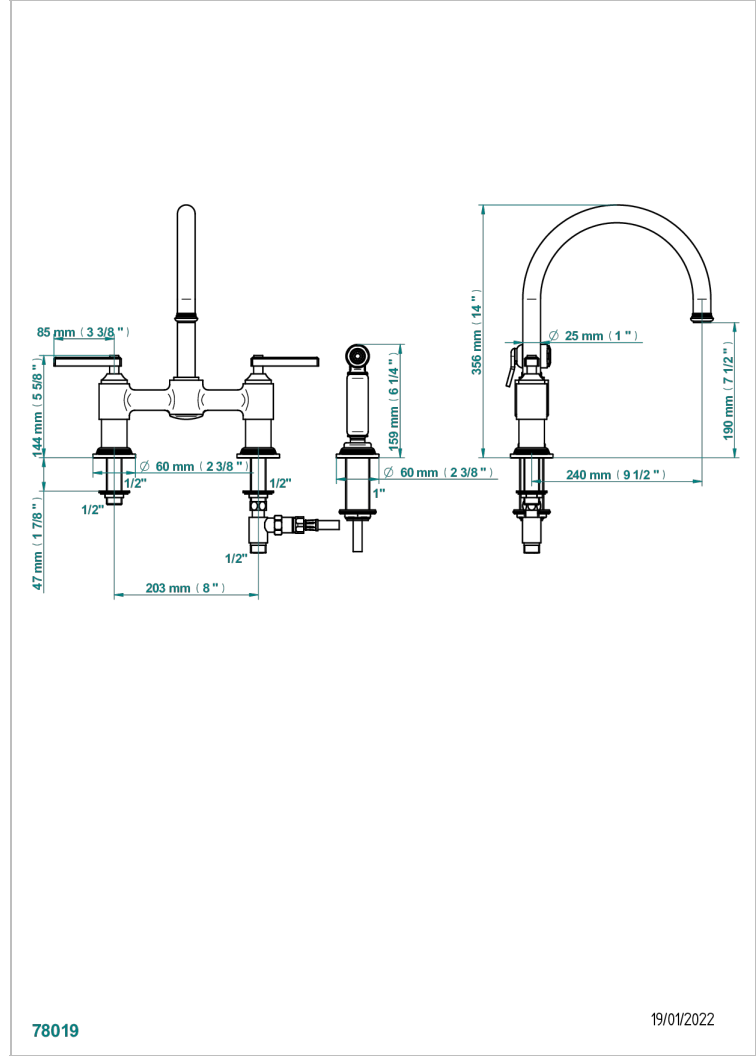

# WEST COAST WITH METAL LEVER HANDLES

U9B-159DM/US

THG<sup>®</sup>  
PARIS

Two hole bridge kitchen faucet with side spray

## CHARACTERISTIC

- West Coast with metal lever handles
- Two hole bridge kitchen faucet with side spray