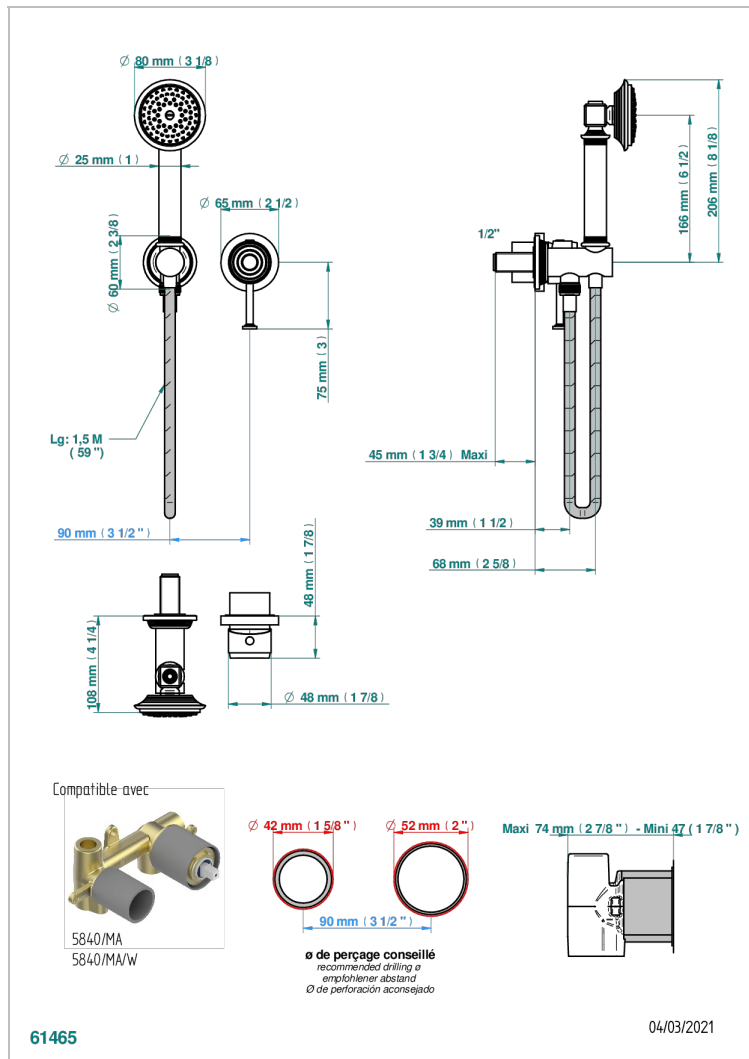

WEST COAST WITH METAL CROSS HANDLES

U9A-6561B

Trim only for wall mixer with complete handshower on hook

CHARACTERISTIC

- West Coast with metal cross handles
- Trim only for wall mixer with complete handshower on hook

RELATED SKU'S

- Ref. G00-5840/MA Rough parts for concealed wall-mounted mixer with 1/2" outlet

AVAILABLE FINITIONS

Antique nickel - H28
Blush PVD - H62
Brass color PVD - H49
Brown bronze color PVD - F33
Gold color PVD - H52
Graphite PVD - H64

Nickel color PVD - H55
Polished chrome (color finish) - A02
Polished chrome with gold inlay - GA1
Polished gold (color finish) - F01
Polished nickel - B01
Soft gold - F30

Soft matt gold - F31
Umber PVD - H66
Varnished matt antique red copper (color finish) - H07