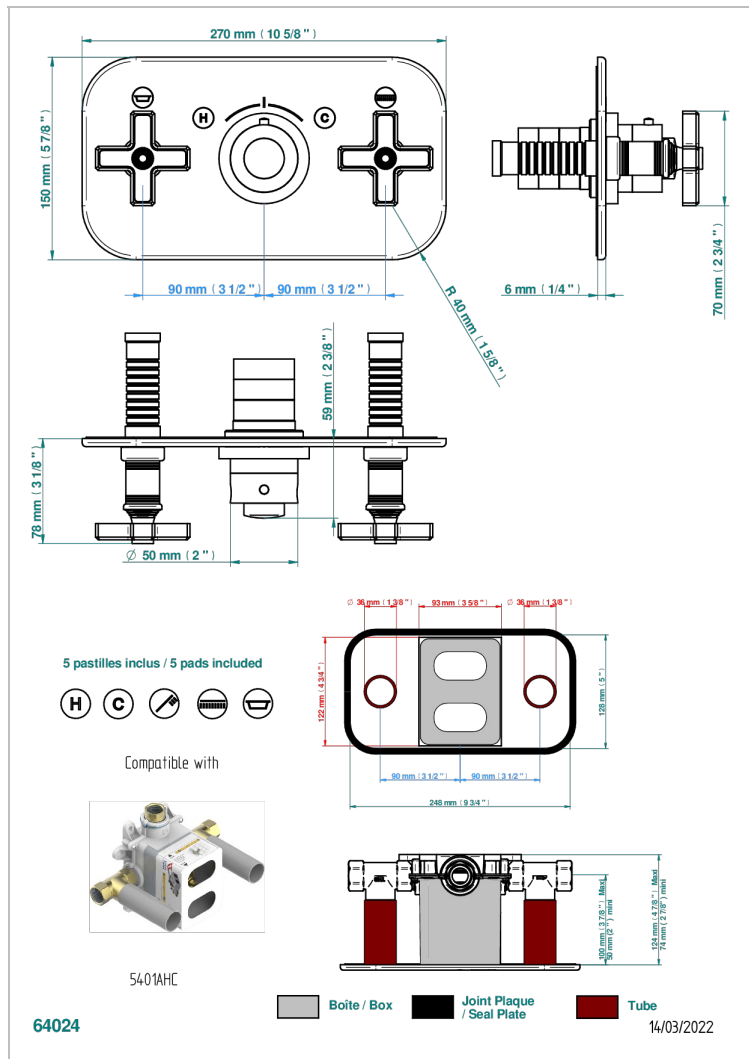

WEST COAST WITH METAL CROSS HANDLES

U9A-5401BEH

Trim for thermostatic mixer with 2 valves item to be installed horizontal . to adapt on 5 401AHC or 5 401AHM

CHARACTERISTIC

- West Coast with metal cross handles
- Trim for thermostatic mixer with 2 valves item to be installed horizontal . to adapt on 5 401AHC or 5 401AHM

RELATED SKU'S

- Ref. G00-5401AHC 3/4" THG thermostat, 60 l/mn with two valves with wax cartridge delivered with a built-in box, without trim - to be installed horizontal (for installation with cross handle)
- Ref. G00-5401AHM 3/4" THG thermostat, 60 l/mn with two valves with wax cartridge delivered with a built-in box, without trim - to be installed horizontal (for installation with lever handle)