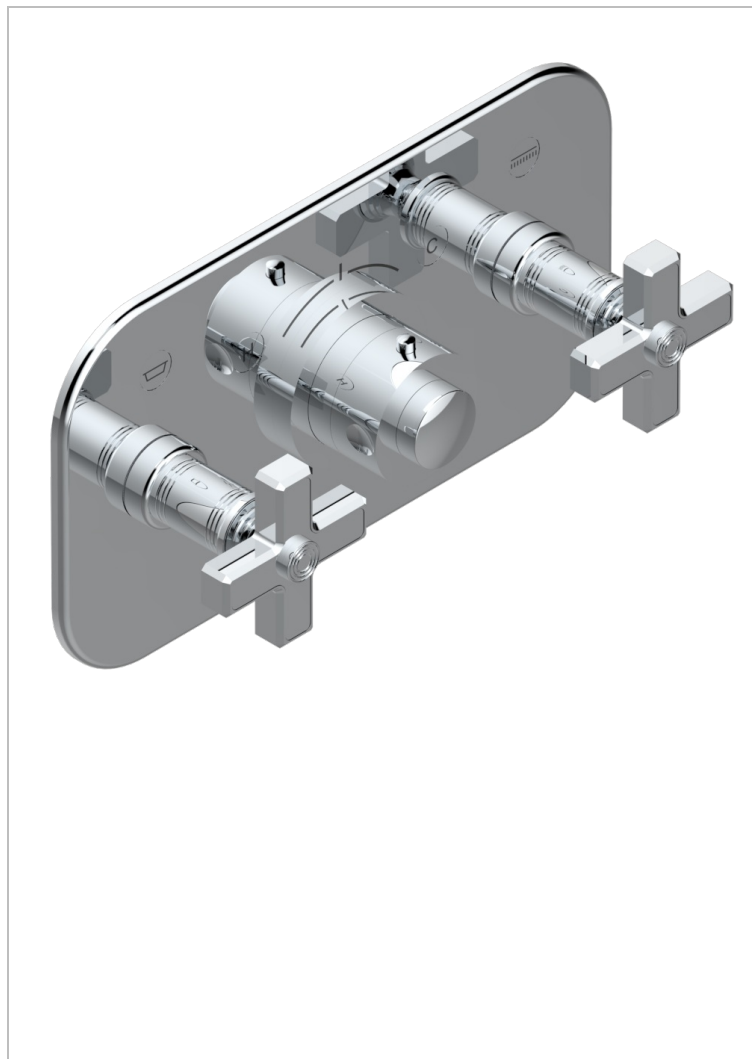

WEST COAST WITH METAL CROSS HANDLES

U9A-5401BEH

Trim for thermostatic mixer with 2 valves item to be installed horizontal . to adapt on 5 401AHC or 5 401AHM

CHARACTERISTIC

- West Coast with metal cross handles
- Trim for thermostatic mixer with 2 valves item to be installed horizontal . to adapt on 5 401AHC or 5 401AHM

RELATED SKU'S

- Ref. G00-5401AHC 3/4" THG thermostat, 60 l/mn with two valves with wax cartridge delivered with a built-in box, without trim - to be installed horizontal (for installation with cross handle)
- Ref. G00-5401AHM 3/4" THG thermostat, 60 l/mn with two valves with wax cartridge delivered with a built-in box, without trim - to be installed horizontal (for installation with lever handle)