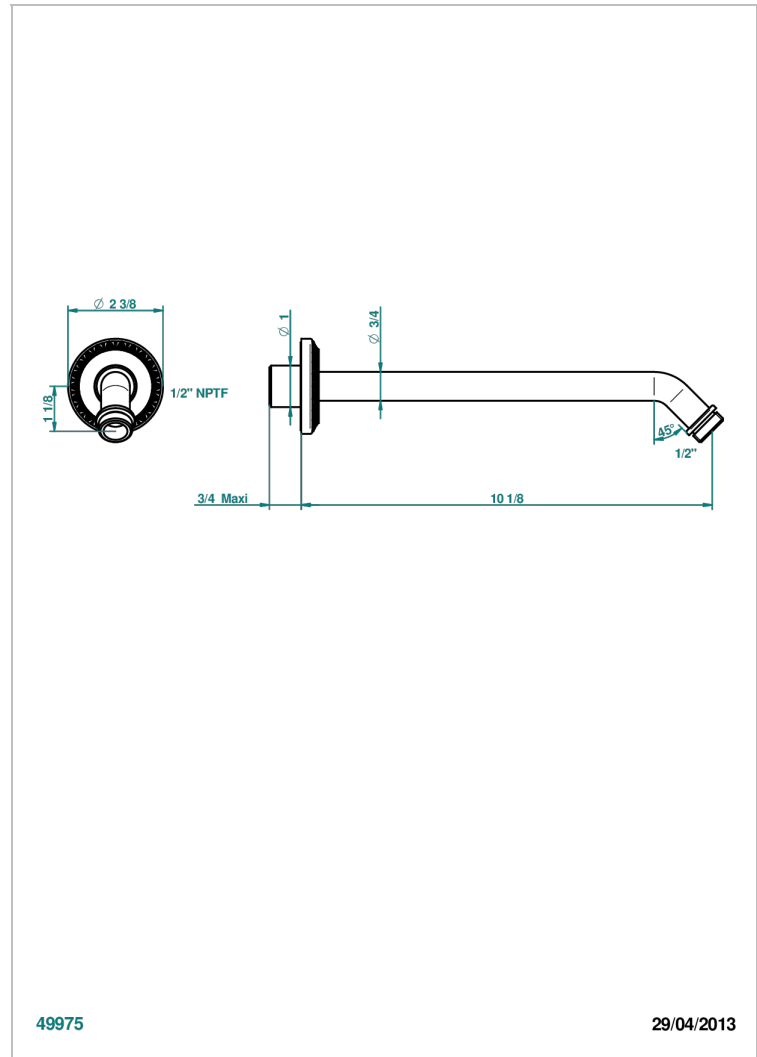

MALMAISON PORTORO

U95-84/US

Horizontal shower arm, 45°, lg: 10"

THG[®]
PARIS

CHARACTERISTIC

- Malmaison Portoro
- Horizontal shower arm, 45°, lg: 10"

AVAILABLE FINITIONS

Chrome polished - A02
Chrome polished / gold polished - G02
Copper antique matt, coated - H07
Gold mat - F07
Gold polished - F01
Light coated bronze - D01