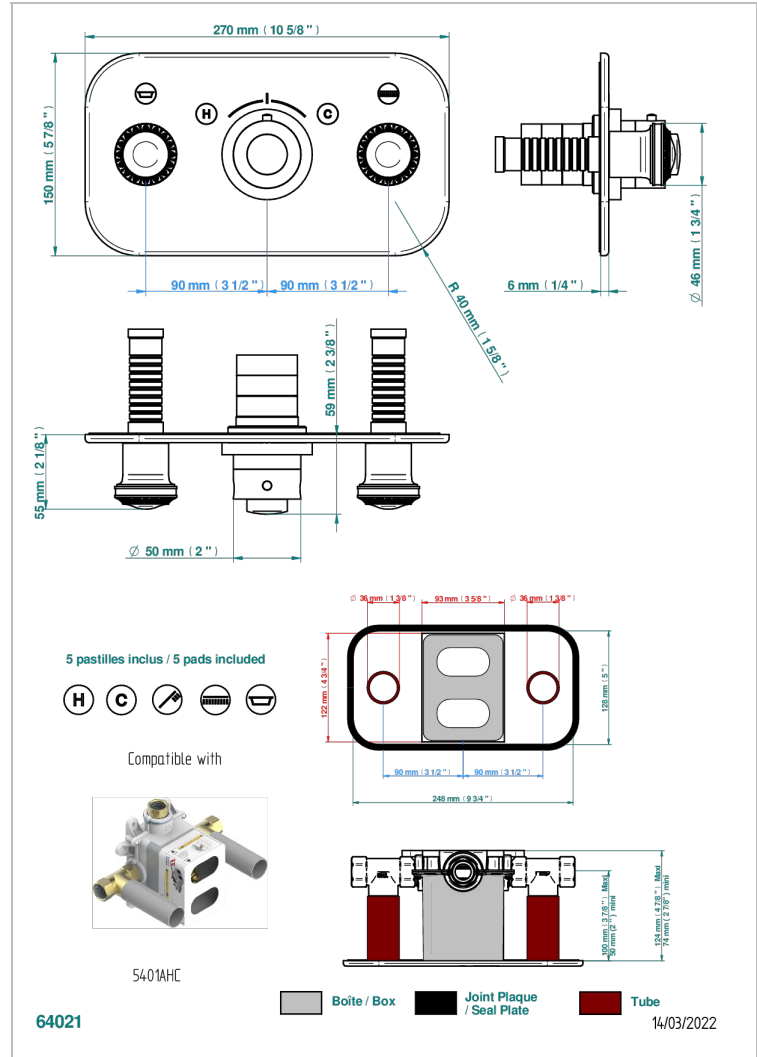

MALMAISON CRYSTAL

U94-5401BEH

THG
PARIS

Trim for thermostatic mixer with 2 valves item to be installed horizontal . to adapt on 5 401AHC or 5 401AHM

CHARACTERISTIC

- Malmaison crystal
- Trim for thermostatic mixer with 2 valves item to be installed horizontal . to adapt on 5 401AHC or 5 401AHM

RELATED SKU'S

- Ref. G00-5401AHC 3/4" THG thermostat, 60 l/mn with two valves with wax cartridge delivered with a built-in box, without trim - to be installed horizontal (for installation with cross handle)
- Ref. G00-5401AHM 3/4" THG thermostat, 60 l/mn with two valves with wax cartridge delivered with a built-in box, without trim - to be installed horizontal (for installation with lever handle)