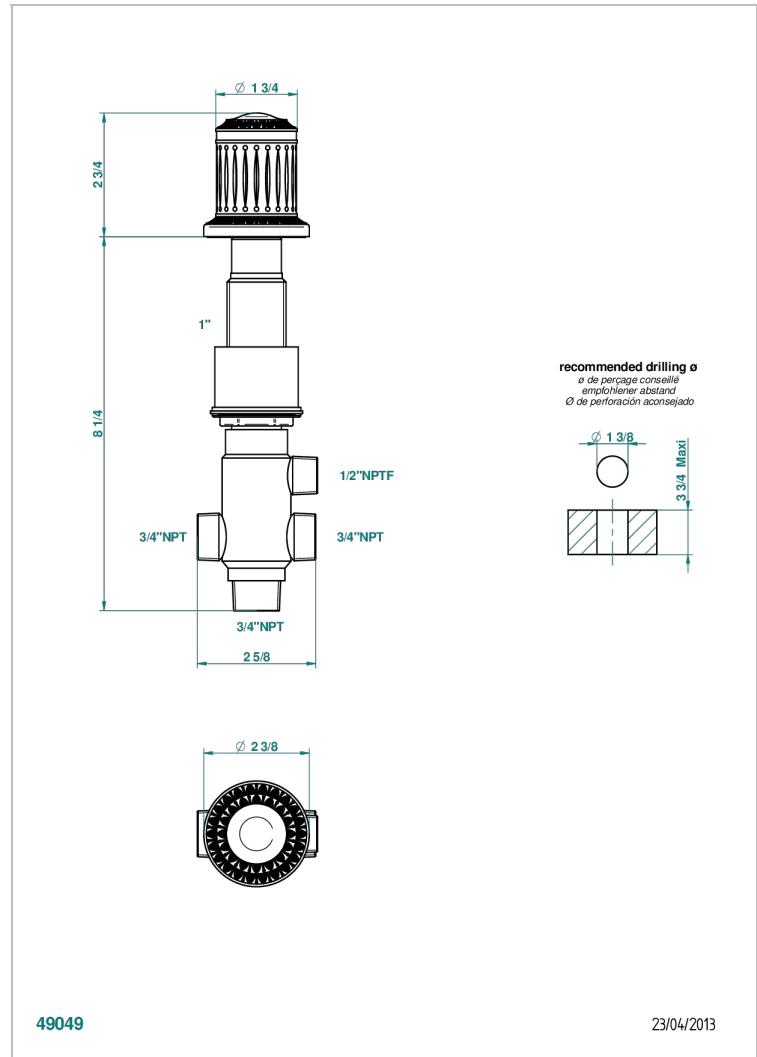

MALMAISON CRYSTAL

U94-504VGUS

2-function deck diverter with trim

CHARACTERISTIC

- Malmaison crystal
- 2-function deck diverter with trim

AVAILABLE FINITIONS

Chrome polished - A02
Chrome polished / gold polished - G02
Copper antique matt, coated - H07
Gold mat - F07
Gold polished - F01
Light coated bronze - D01