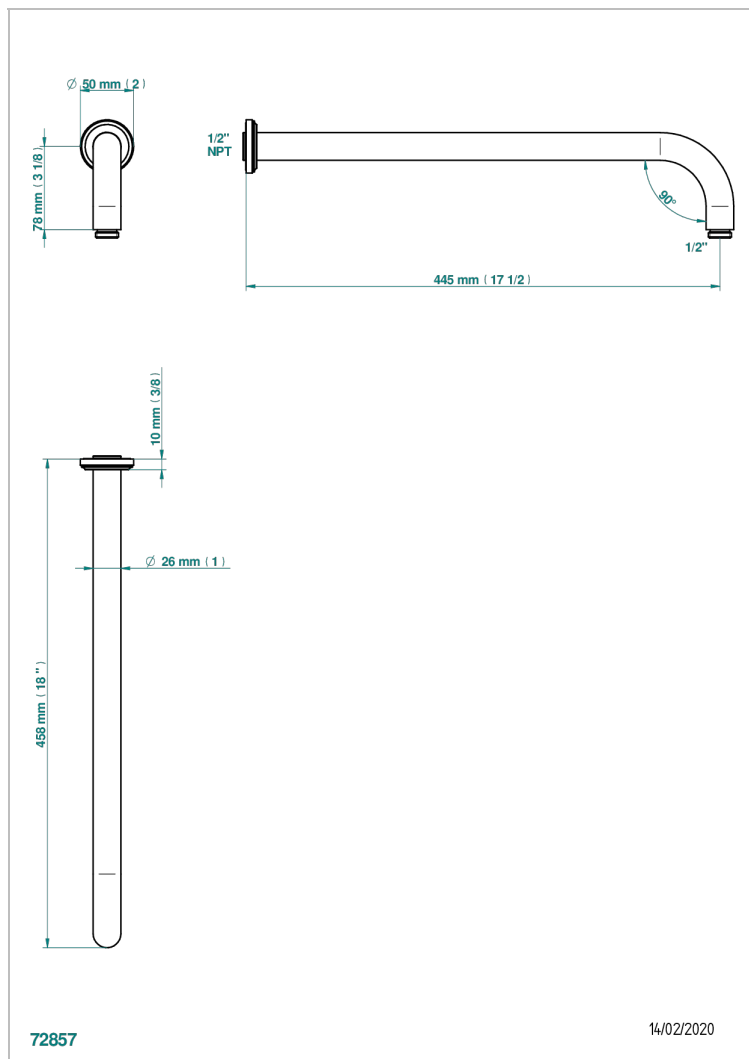

CORVAIR FIOR DI BOSCO WITH LEVER HANDLES

U8L-84L/US

Horizontal shower arm, 90°, lg: 17"

CHARACTERISTIC

- Corvair Fior di Bosco with lever handles
- Horizontal shower arm, 90°, lg: 17"

AVAILABLE FINITIONS

Blush PVD - H62
Brass color PVD - H49
Brown bronze color PVD - F33
Chrome polished - A02
Gold color PVD - H52
Gold mat - F07

Gold polished - F01
Graphite PVD - H64
Light coated bronze - D01
Matt Umber PVD - H67
Matt blush PVD - H60
Matt brass color PVD - H50

Matt brown bronze color PVD - F34
Matt chrome (American satin) - C02
Matt gold color PVD - H53
Matt graphite PVD - H65
Matt nickel (American satin) - C01
Matt nickel color PVD - H56

Nickel color PVD - H55
Nickel polished - B01
Silver polished, antique - H03
Soft gold - F30
Soft matt gold - F31
Umber PVD - H66