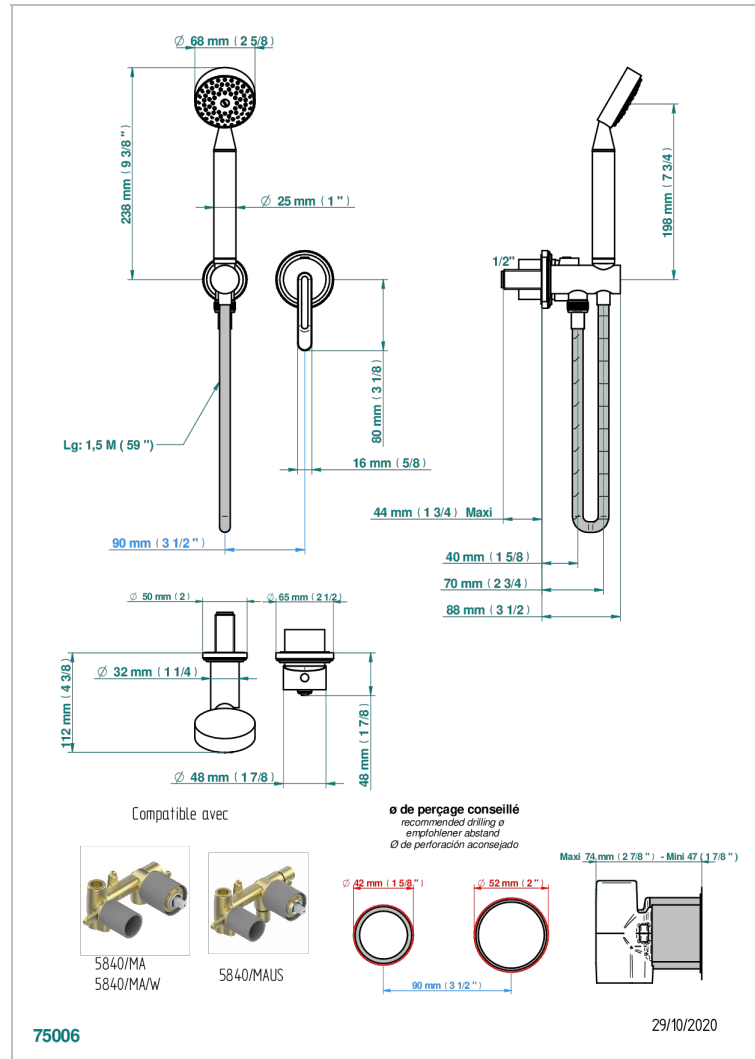

# CORVAIR FIOR DI BOSCO WITH LEVER

U8L-6561B

THG<sup>®</sup>  
PARIS

Trim only for wall mixer with complete handshower on hook

## CHARACTERISTIC

- Corvaire Fior di Bosco with lever
- Trim only for wall mixer with complete handshower on hook

## TECHNICAL SPECS

- Recommandé : 3 bars (max. 5 bars) - Advised : 43,5 psi (max. 72 psi)
- 9,5 l/min à 3 bars (2.5 gpm at 43.5 psi)

## RELATED SKU'S

- Ref. G00-5840/MA Rough parts for concealed wall-mounted mixer with 1/2" outlet