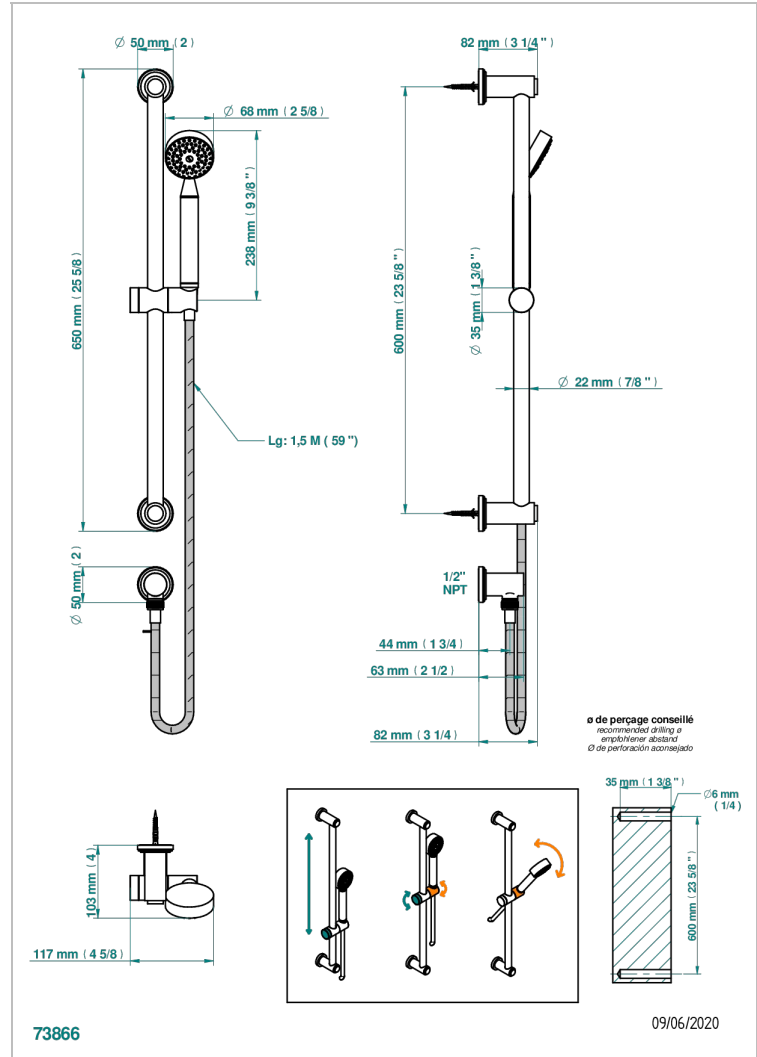

CORVAIR FIOR DI BOSCO WITH LEVER HANDLES

U8L-58/US

Slide bar with handshower and elbow

CHARACTERISTIC

- Corvoir Fior di Bosco with lever handles
- Slide bar with handshower and elbow

AVAILABLE FINITIONS

Blush PVD - H62
Brass color PVD - H49
Brown bronze color PVD - F33
Chrome polished - A02
Gold color PVD - H52
Gold mat - F07

Gold polished - F01
Graphite PVD - H64
Light coated bronze - D01
Matt Umber PVD - H67
Matt blush PVD - H60
Matt brass color PVD - H50

Matt brown bronze color PVD - F34
Matt chrome (American satin) - C02
Matt gold color PVD - H53
Matt graphite PVD - H65
Matt nickel (American satin) - C01
Matt nickel color PVD - H56

Nickel color PVD - H55
Nickel polished - B01
Silver polished, antique - H03
Soft gold - F30
Soft matt gold - F31
Umber PVD - H66