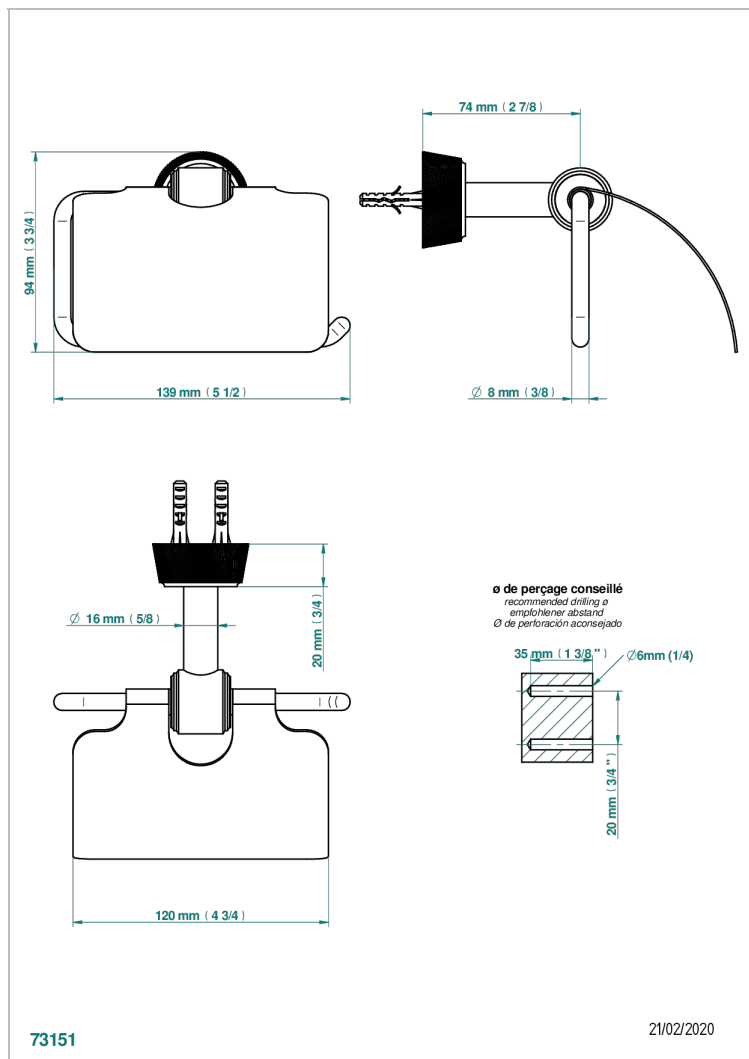

CORVAIR FIOR DI BOSCO WITH LEVER HANDLES

U8L-538AC

THG[®]
PARIS

Toilet paper holder, single mount with cover

CHARACTERISTIC

- Corvair Fior di Bosco with lever handles
- Toilet paper holder, single mount with cover