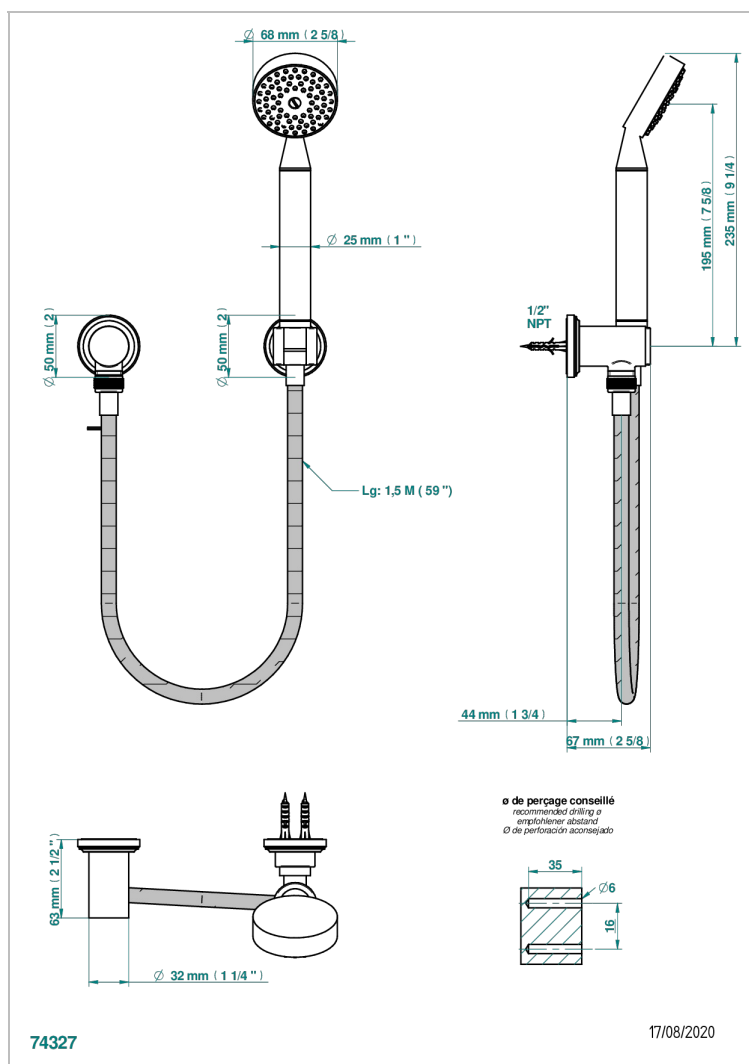

CORVAIR FIOR DI BOSCO WITH LEVER HANDLES

U8L-52/US

Wall mounted handshower with separate fixed hook

CHARACTERISTIC

- Corvaire Fior di Bosco with lever handles
- Wall mounted handshower with separate fixed hook

AVAILABLE FINITIONS

Blush PVD - H62
Brass color PVD - H49
Brown bronze color PVD - F33
Chrome polished - A02
Gold color PVD - H52
Gold mat - F07

Gold polished - F01
Graphite PVD - H64
Light coated bronze - D01
Matt Umber PVD - H67
Matt blush PVD - H60
Matt brass color PVD - H50

Matt brown bronze color PVD - F34
Matt chrome (American satin) - C02
Matt gold color PVD - H53
Matt graphite PVD - H65
Matt nickel (American satin) - C01
Matt nickel color PVD - H56

Nickel color PVD - H55
Nickel polished - B01
Silver polished, antique - H03
Soft gold - F30
Soft matt gold - F31
Umber PVD - H66