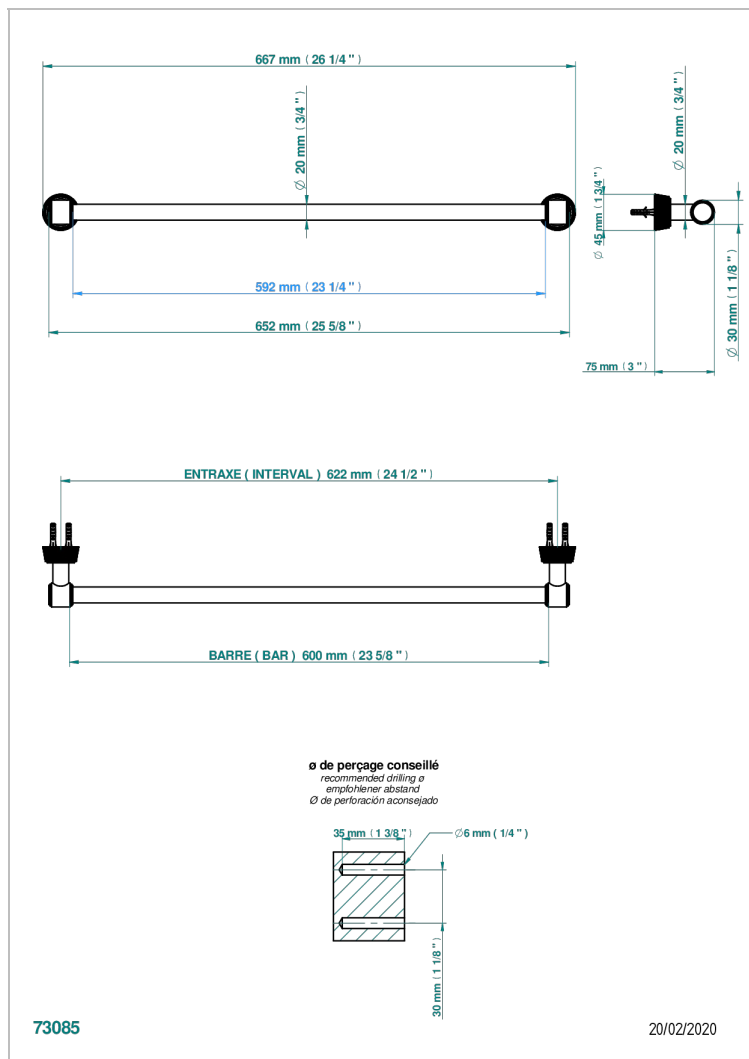

# CORVAIR FIOR DI BOSCO WITH LEVER HANDLES

U8L-520/60

Towel bar, 24" long

## CHARACTERISTIC

- Corvair Fior di Bosco with lever handles
- Towel bar, 24" long