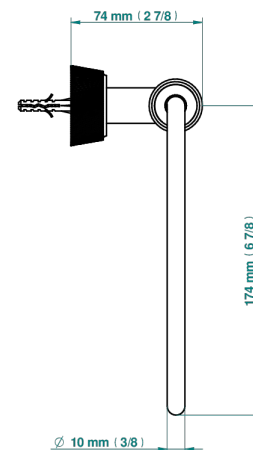

CORVAIR FIOR DI BOSCO WITH LEVER HANDLES

U8L-504N

Towel ring

73093

20/02/2020

CHARACTERISTIC

- Corvoir Fior di Bosco with lever handles
- Towel ring

AVAILABLE FINITIONS

Blush PVD - H62
Brass color PVD - H49
Brown bronze color PVD - F33
Chrome polished - A02
Gold color PVD - H52
Gold mat - F07

Gold polished - F01
Graphite PVD - H64
Light coated bronze - D01
Matt Umber PVD - H67
Matt blush PVD - H60
Matt brass color PVD - H50

Matt brown bronze color PVD - F34
Matt chrome (American satin) - C02
Matt gold color PVD - H53
Matt graphite PVD - H65
Matt nickel (American satin) - C01
Matt nickel color PVD - H56

Nickel color PVD - H55
Nickel polished - B01
Silver polished, antique - H03
Soft gold - F30
Soft matt gold - F31
Umber PVD - H66