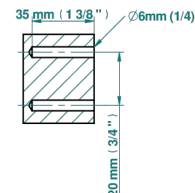

CORVAIR FIOR DI BOSCO WITH LEVER HANDLES

U8L-504N

Towel ring

73093

20/02/2020

CHARACTERISTIC

- Corvoir Fior di Bosco with lever handles
- Towel ring

AVAILABLE FINITIONS

Blush PVD - H62
Brass color PVD - H49
Brown bronze color PVD - F33
Chrome polished - A02
Gold color PVD - H52
Gold mat - F07

Gold polished - F01
Graphite PVD - H64
Light coated bronze - D01
Matt Umber PVD - H67
Matt blush PVD - H60
Matt brass color PVD - H50

Matt brown bronze color PVD - F34
Matt chrome (American satin) - C02
Matt gold color PVD - H53
Matt graphite PVD - H65
Matt nickel (American satin) - C01
Matt nickel color PVD - H56

Nickel color PVD - H55
Nickel polished - B01
Silver polished, antique - H03
Soft gold - F30
Soft matt gold - F31
Umber PVD - H66