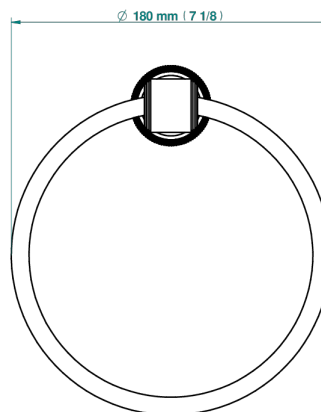

CORVAIR FIOR DI BOSCO WITH LEVER HANDLES

U8L-504N

Towel ring

73093

20/02/2020

CHARACTERISTIC

- Corvoir Fior di Bosco with lever handles
- Towel ring

AVAILABLE FINITIONS

Blush PVD - H62
Brass color PVD - H49
Brown bronze color PVD - F33
Chrome polished - A02
Gold color PVD - H52
Gold mat - F07

Gold polished - F01
Graphite PVD - H64
Light coated bronze - D01
Matt Umber PVD - H67
Matt blush PVD - H60
Matt brass color PVD - H50

Matt brown bronze color PVD - F34
Matt chrome (American satin) - C02
Matt gold color PVD - H53
Matt graphite PVD - H65
Matt nickel (American satin) - C01
Matt nickel color PVD - H56

Nickel color PVD - H55
Nickel polished - B01
Silver polished, antique - H03
Soft gold - F30
Soft matt gold - F31
Umber PVD - H66