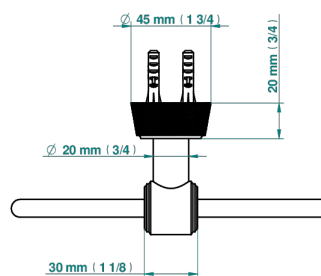

CORVAIR FIOR DI BOSCO WITH LEVER HANDLES

U8L-504N

Towel ring

73093

20/02/2020

CHARACTERISTIC

- Corvoir Fior di Bosco with lever handles
- Towel ring

AVAILABLE FINITIONS

Blush PVD - H62
Brass color PVD - H49
Brown bronze color PVD - F33
Chrome polished - A02
Gold color PVD - H52
Gold mat - F07

Gold polished - F01
Graphite PVD - H64
Light coated bronze - D01
Matt Umber PVD - H67
Matt blush PVD - H60
Matt brass color PVD - H50

Matt brown bronze color PVD - F34
Matt chrome (American satin) - C02
Matt gold color PVD - H53
Matt graphite PVD - H65
Matt nickel (American satin) - C01
Matt nickel color PVD - H56

Nickel color PVD - H55
Nickel polished - B01
Silver polished, antique - H03
Soft gold - F30
Soft matt gold - F31
Umber PVD - H66