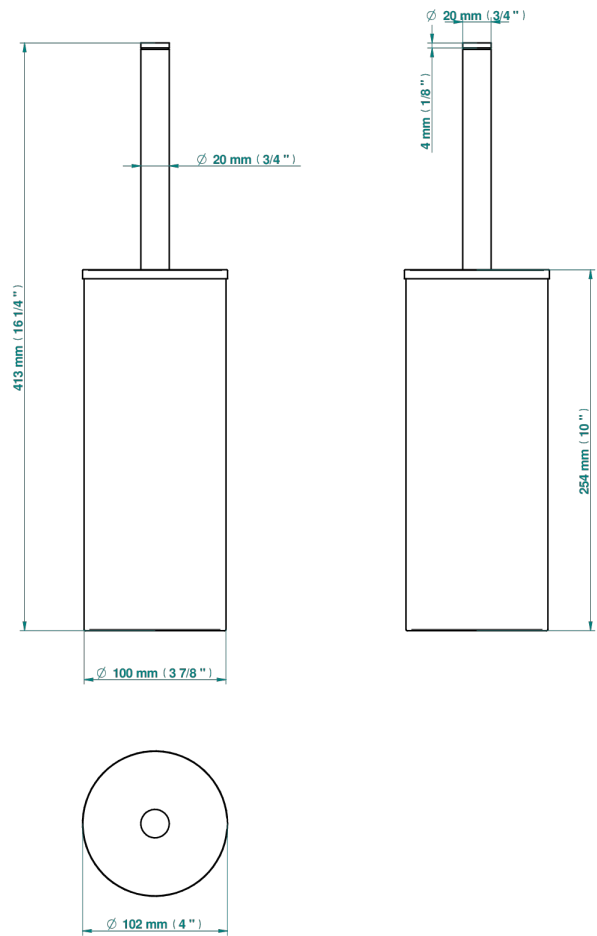

CORVAIR FIOR DI BOSCO WITH LEVER HANDLES

U8L-4700C

THG[®]
PARIS

Metal toilet brush holder with brush with cover floor mounted

58032

19/02/2020

CHARACTERISTIC

- Corvair Fior di Bosco with lever handles
- Metal toilet brush holder with brush with cover floor mounted