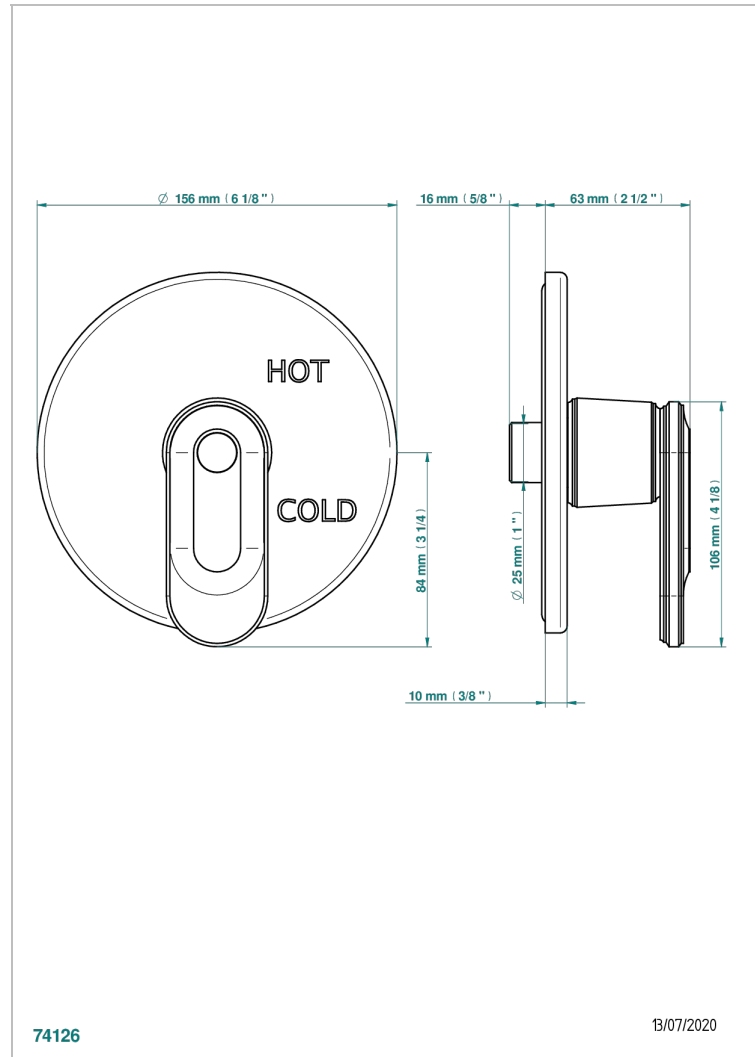

CORVAIR FIOR DI BOSCO WITH LEVER HANDLES

U8L-320B

Trim for pressure balance valve

74126

13/07/2020

CHARACTERISTIC

- Corvaire Fior di Bosco with lever handles
- Trim for pressure balance valve

RELATED SKU'S

- Ref. G00-320A 1/2 " Pressure balance valve

AVAILABLE FINITIONS

Blush PVD - H62
Brass color PVD - H49
Brown bronze color PVD - F33
Chrome polished - A02
Gold color PVD - H52
Gold mat - F07

Gold polished - F01
Graphite PVD - H64
Light coated bronze - D01
Matt Umber PVD - H67
Matt blush PVD - H60
Matt brass color PVD - H50