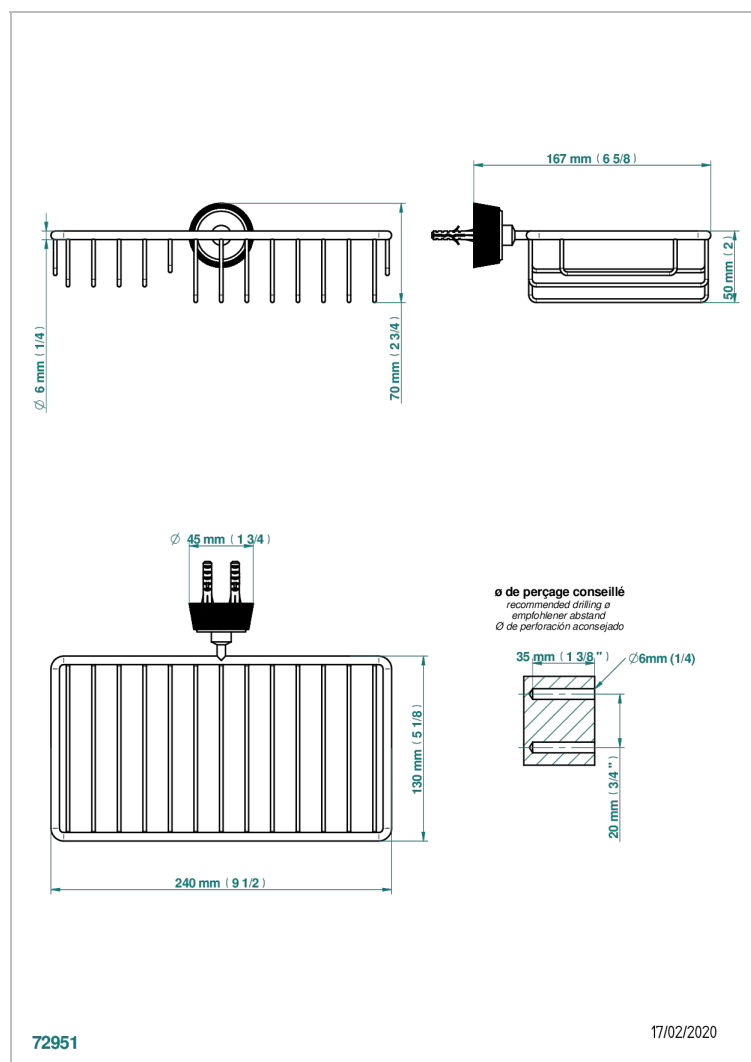

CORVAIR FIOR DI BOSCO WITH LEVER HANDLES

U8L-2620

Soap and sponge holder, wall mounted

THG[®]
PARIS

72951

17/02/2020

CHARACTERISTIC

- Corvair Fior di Bosco with lever handles
- Soap and sponge holder, wall mounted