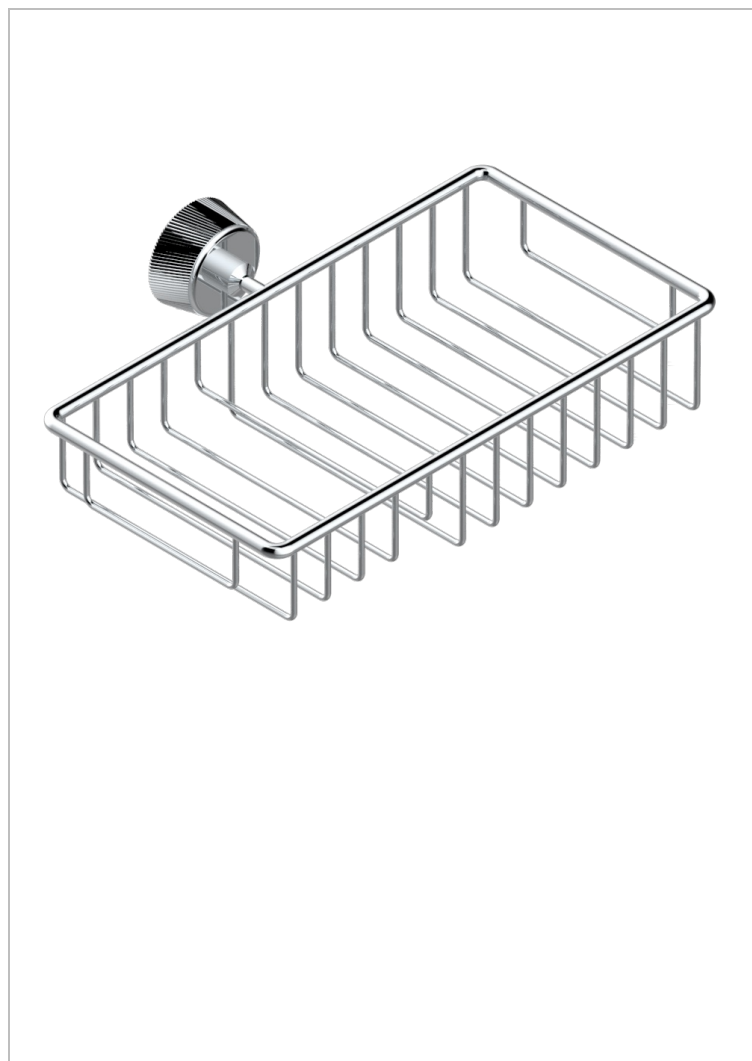

CORVAIR FIOR DI BOSCO WITH LEVER HANDLES

U8L-2620

Soap and sponge holder, wall mounted

THG[®]
PARIS

72951

17/02/2020

CHARACTERISTIC

- Corvair Fior di Bosco with lever handles
- Soap and sponge holder, wall mounted

AVAILABLE FINITIONS

Blush PVD - H62
Brass color PVD - H49
Brown bronze color PVD - F33
Chrome polished - A02
Gold color PVD - H52
Gold mat - F07

Gold polished - F01
Graphite PVD - H64
Light coated bronze - D01
Matt Umber PVD - H67
Matt blush PVD - H60
Matt brass color PVD - H50