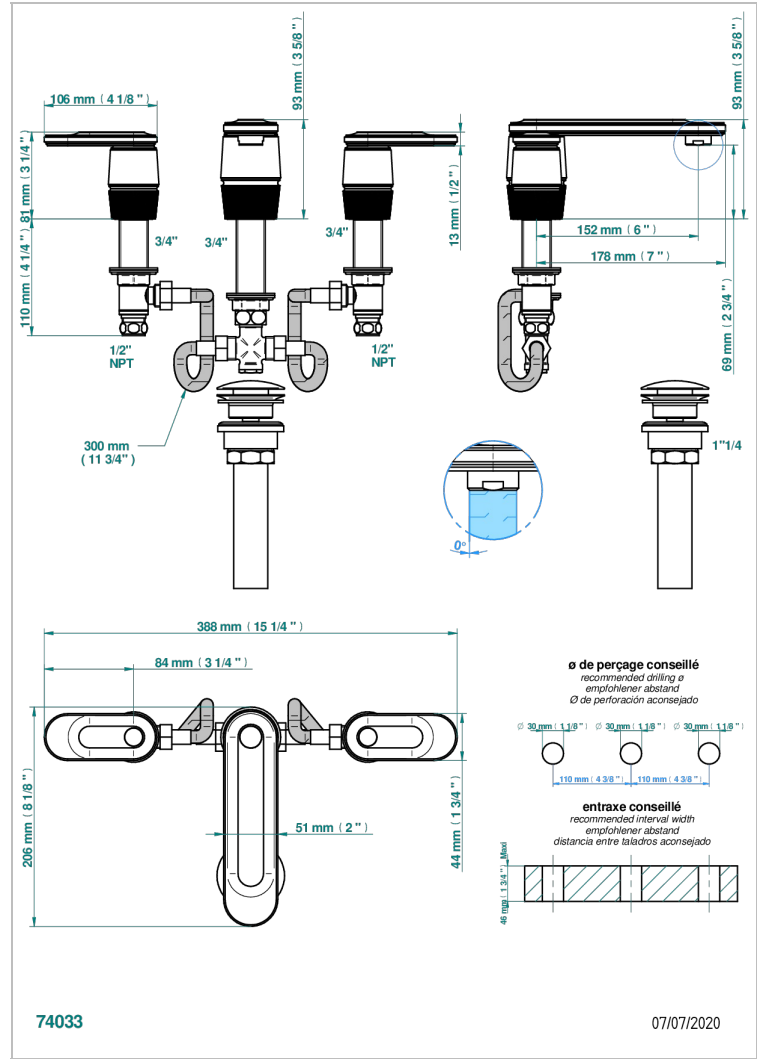

# CORVAIR FIOR DI BOSCO WITH LEVER HANDLES

U8L-2151/US

Widespread bidet set with drain