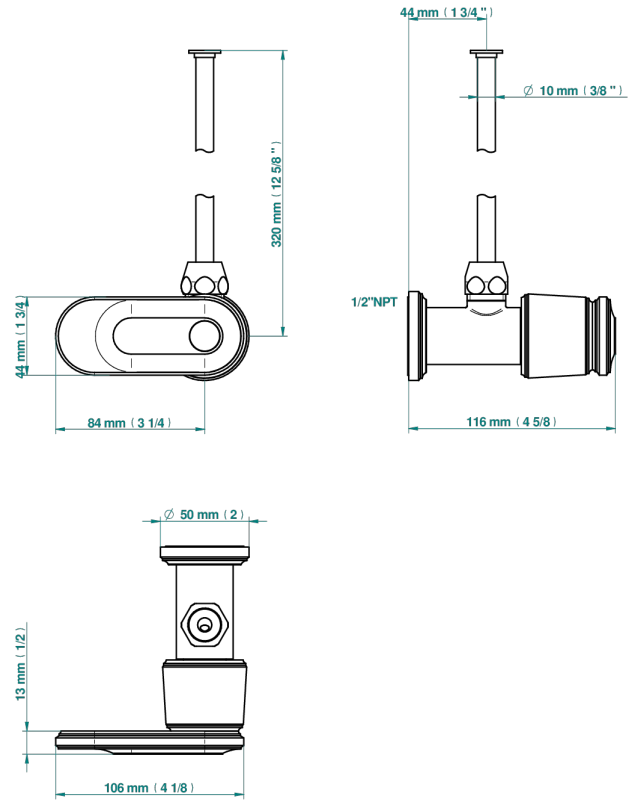

# CORVAIR FIOR DI BOSCO WITH LEVER HANDLES

U8L-181/SWC

Angle supply valve with 3/8" adaptor set for toilet

THG<sup>®</sup>  
PARIS

74662

15/09/2020

## CHARACTERISTIC

- Corvair Fior di Bosco with lever handles
- Angle supply valve with 3/8" adaptor set for toilet