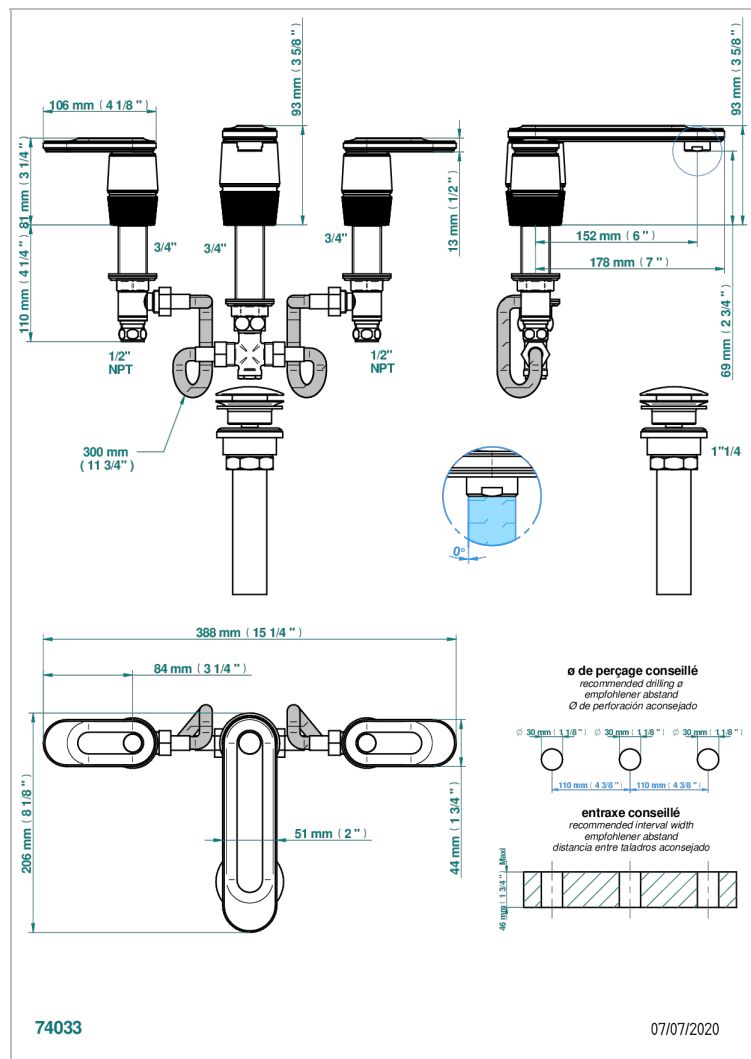

CORVAIR FIOR DI BOSCO WITH LEVER HANDLES

U8L-151/US

Widespread lavatory set with drain

CHARACTERISTIC

- Corvaire Fior di Bosco with lever handles
- Widespread lavatory set with drain

AVAILABLE FINITIONS

Blush PVD - H62
Brass color PVD - H49
Brown bronze color PVD - F33
Chrome polished - A02
Gold color PVD - H52
Gold mat - F07

Nickel color PVD - H55
Nickel polished - B01
Silver polished, antique - H03
Soft gold - F30
Soft matt gold - F31
Umber PVD - H66