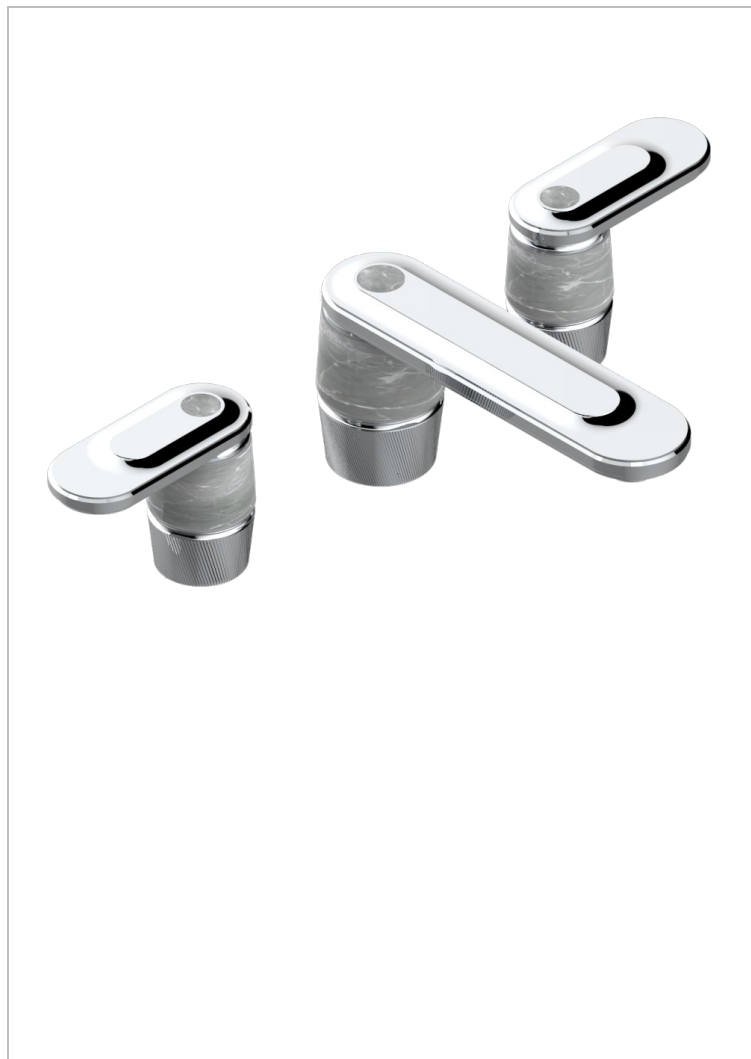

CORVAIR FIOR DI BOSCO WITH LEVER HANDLES

U8L-151/US

Widespread lavatory set with drain

CHARACTERISTIC

- Corvaire Fior di Bosco with lever handles
- Widespread lavatory set with drain

AVAILABLE FINITIONS

Blush PVD - H62
Brass color PVD - H49
Brown bronze color PVD - F33
Chrome polished - A02
Gold color PVD - H52
Gold mat - F07

Gold polished - F01
Graphite PVD - H64
Light coated bronze - D01
Matt Umber PVD - H67
Matt blush PVD - H60
Matt brass color PVD - H50

Matt brown bronze color PVD - F34
Matt chrome (American satin) - C02
Matt gold color PVD - H53
Matt graphite PVD - H65
Matt nickel (American satin) - C01
Matt nickel color PVD - H56

Nickel color PVD - H55
Nickel polished - B01
Silver polished, antique - H03
Soft gold - F30
Soft matt gold - F31
Umber PVD - H66