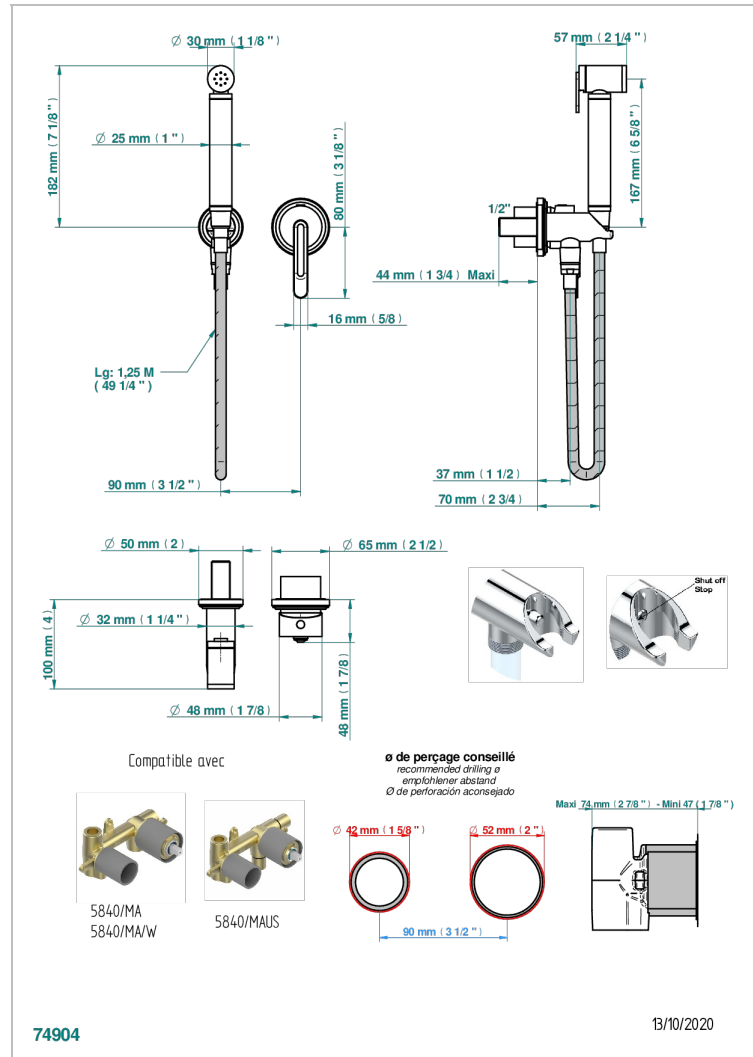

# CORVAIR FIOR DI BOSCO

U8K-5840/MBG

THG<sup>®</sup>  
PARIS

Trim only for WC douche including: trigger spray, wall mounted single lever mixer, reinforced hose (49 1/4"), wall outlet with integrated elbow with safety stopper

## CHARACTERISTIC

- ACS : 19ACCLY412

## RELATED SKU'S

- Ref. G00-5840/MAUS Rough parts for concealed wall-mounted mixer with 1/2" outlet