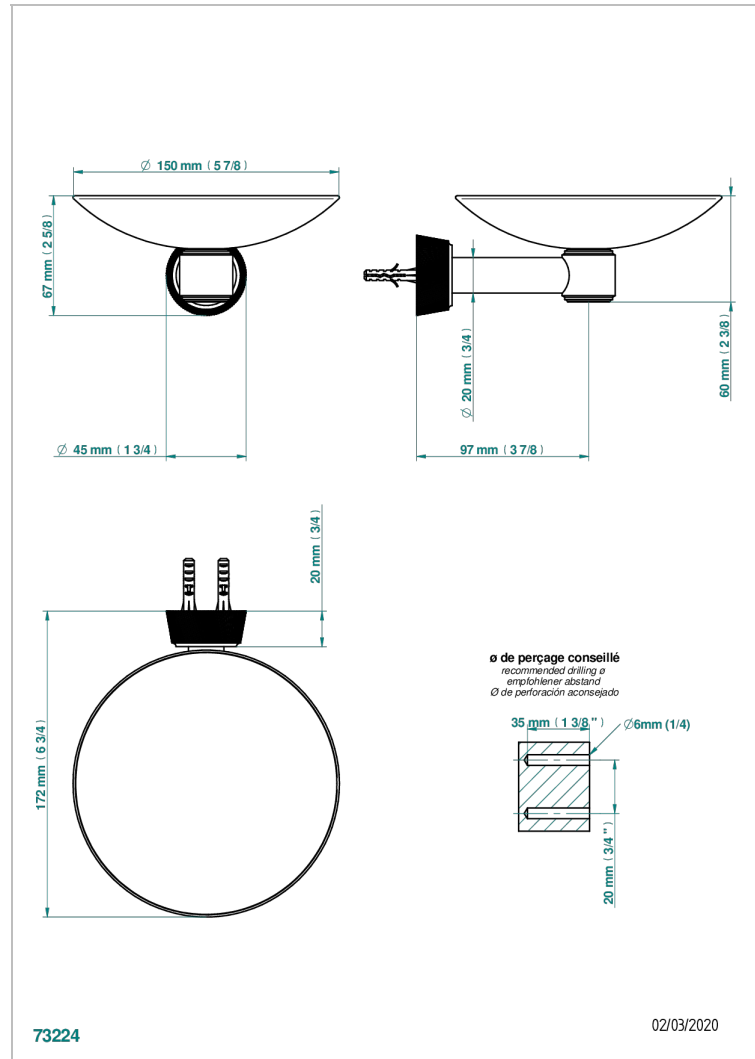

CORVAIR FIOR DI BOSCO

U8K-546GM

Soap dish, wall mounted, 6" diameter

THG
PARIS

CHARACTERISTIC

- Corvoir Fior di Bosco
- Soap dish, wall mounted, 6" diameter

AVAILABLE FINITIONS

Blush PVD - H62
Brass color PVD - H49
Brown bronze color PVD - F33
Chrome polished - A02
Gold color PVD - H52
Gold mat - F07

Nickel color PVD - H55
Nickel polished - B01
Silver polished, antique - H03
Soft gold - F30
Soft matt gold - F31
Umber PVD - H66