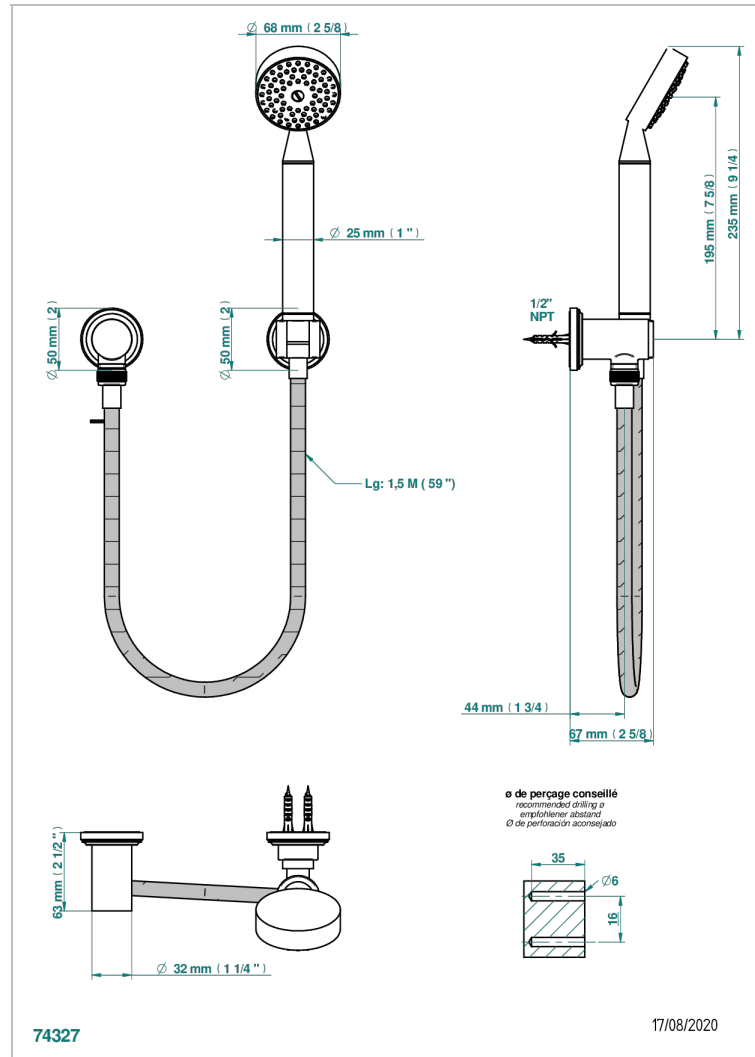

# CORVAIR FIOR DI BOSCO

U8K-52/US

Wall mounted handshower with separate fixed hook

## CHARACTERISTIC

- Corvoir Fior di Bosco
- Wall mounted handshower with separate fixed hook