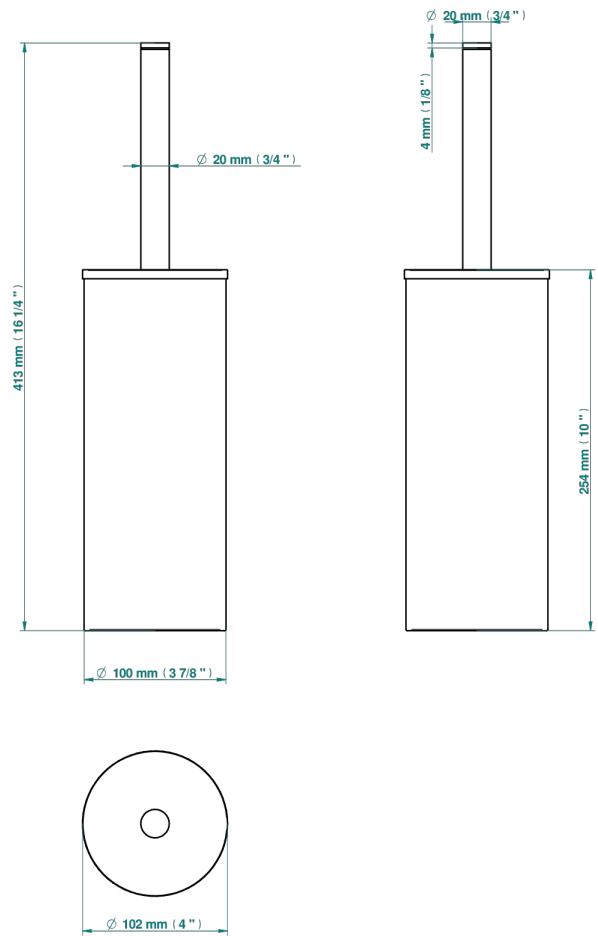

CORVAIR FIOR DI BOSCO

U8K-4700C

Metal toilet brush holder with brush with cover floor mounted

THG[®]
PARIS

58032

19/02/2020

CHARACTERISTIC

- Corvair Fior di Bosco
- Metal toilet brush holder with brush with cover floor mounted