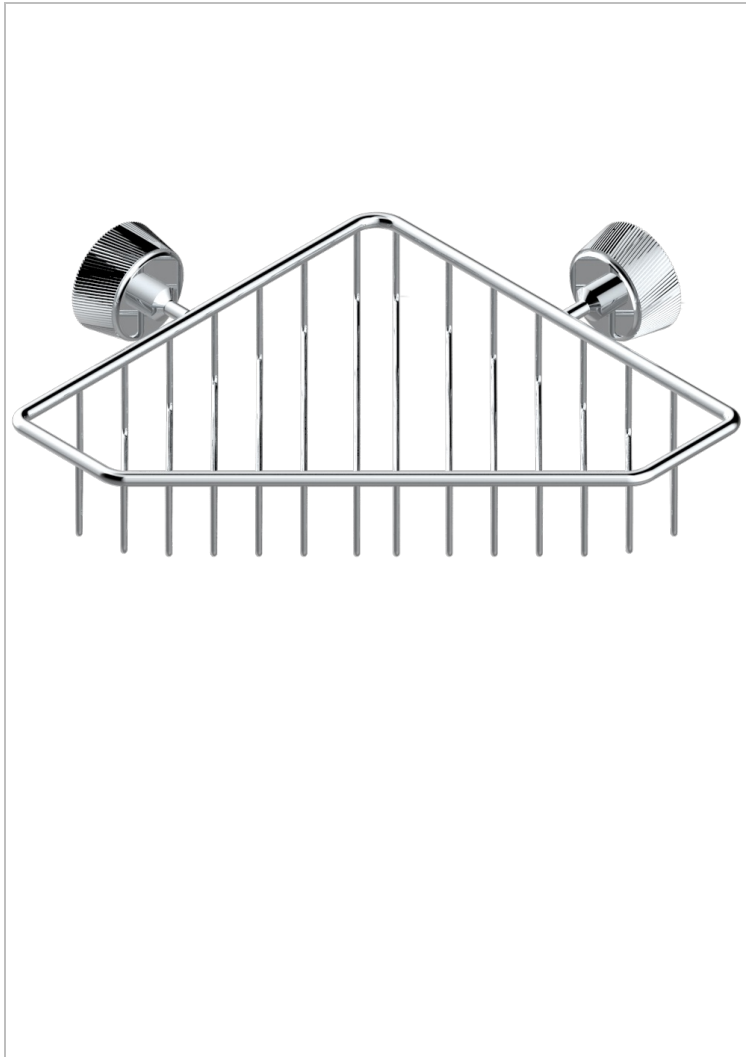

CORVAIR FIOR DI BOSCO

U8K-3623

Large corner soap basket, wall mounted

THG[®]
PARIS

CHARACTERISTIC

- Corvair Fior di Bosco
- Large corner soap basket, wall mounted

AVAILABLE FINITIONS

Blush PVD - H62
Brass color PVD - H49
Brown bronze color PVD - F33
Chrome polished - A02
Gold color PVD - H52
Gold mat - F07

Gold polished - F01
Graphite PVD - H64
Light coated bronze - D01
Matt Umber PVD - H67
Matt blush PVD - H60
Matt brass color PVD - H50

Matt brown bronze color PVD - F34
Matt chrome (American satin) - C02
Matt gold color PVD - H53
Matt graphite PVD - H65
Matt nickel (American satin) - C01
Matt nickel color PVD - H56

Nickel color PVD - H55
Nickel polished - B01
Silver polished, antique - H03
Soft gold - F30
Soft matt gold - F31
Umber PVD - H66