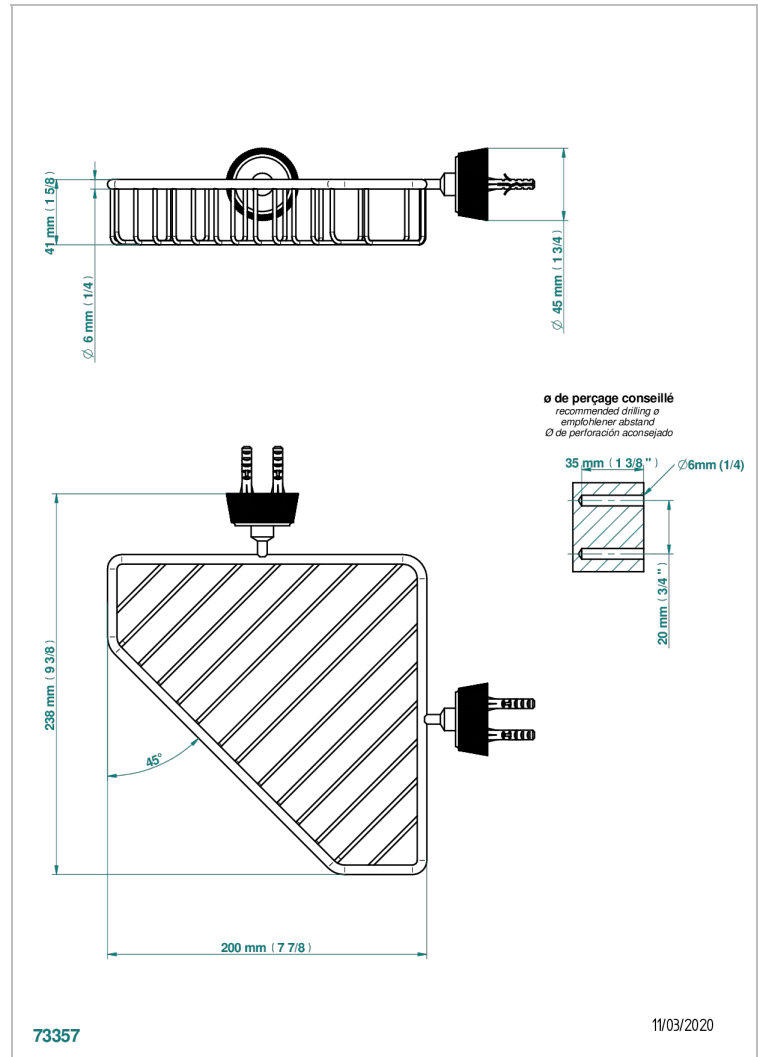

CORVAIR FIOR DI BOSCO

U8K-3623

Large corner soap basket, wall mounted

THG[®]
PARIS

CHARACTERISTIC

- Corvair Fior di Bosco
- Large corner soap basket, wall mounted

AVAILABLE FINITIONS

Blush PVD - H62
Brass color PVD - H49
Brown bronze color PVD - F33
Chrome polished - A02
Gold color PVD - H52
Gold mat - F07