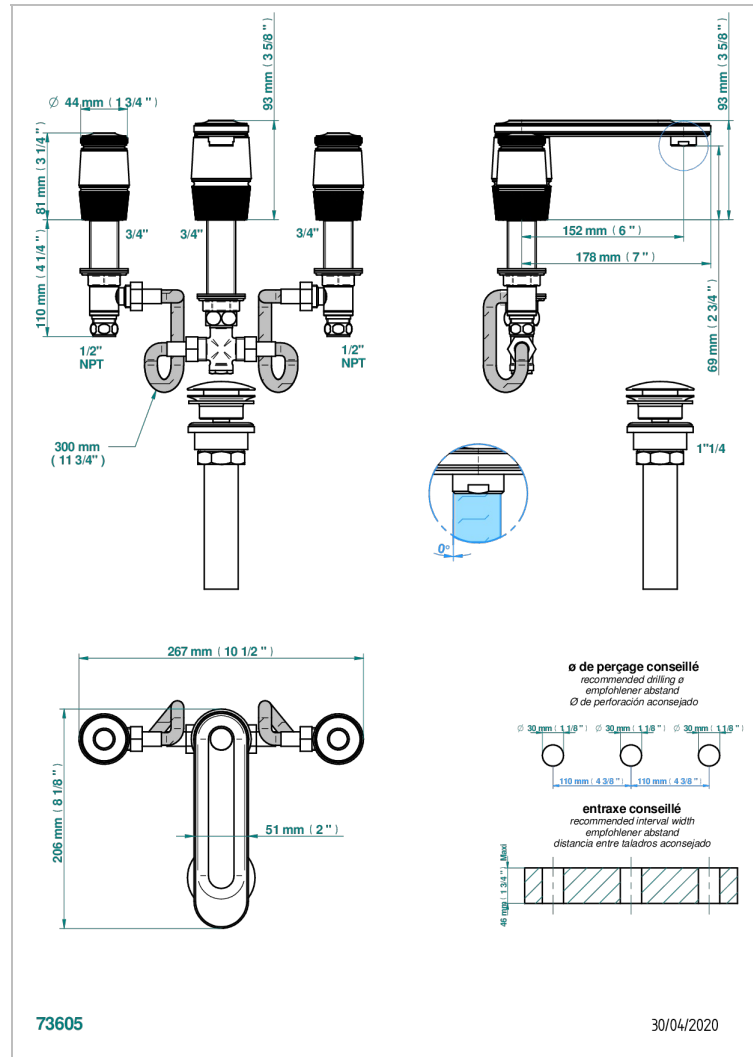

CORVAIR FIOR DI BOSCO

U8K-2151/US

Widespread bidet set with drain

THG[®]
PARIS

CHARACTERISTIC

- ASME : ASME A112.18.1-2011/CSA B125.1-11

STANDARDS

AVAILABLE FINITIONS