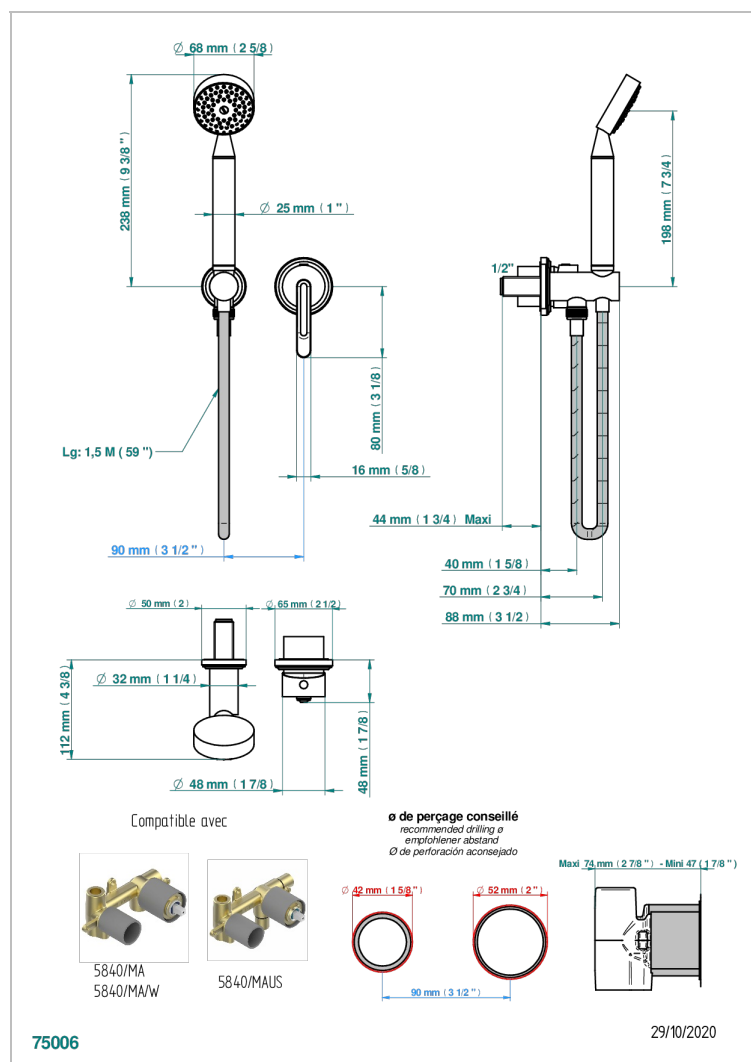

CORVAIR PORTORO WITH LEVER

U8J-6561B

THG[®]
PARIS

Trim only for wall mixer with complete handshower on hook

CHARACTERISTIC

- Corvaair Portoro with lever
- Trim only for wall mixer with complete handshower on hook

TECHNICAL SPECS

- Recommandé : 3 bars (max. 5 bars) - Advised : 43,5 psi (max. 72 psi)
- 9,5 l/min à 3 bars (2.5 gpm at 43.5 psi)

RELATED SKU'S

- Ref. G00-5840/MA Rough parts for concealed wall-mounted mixer with 1/2" outlet