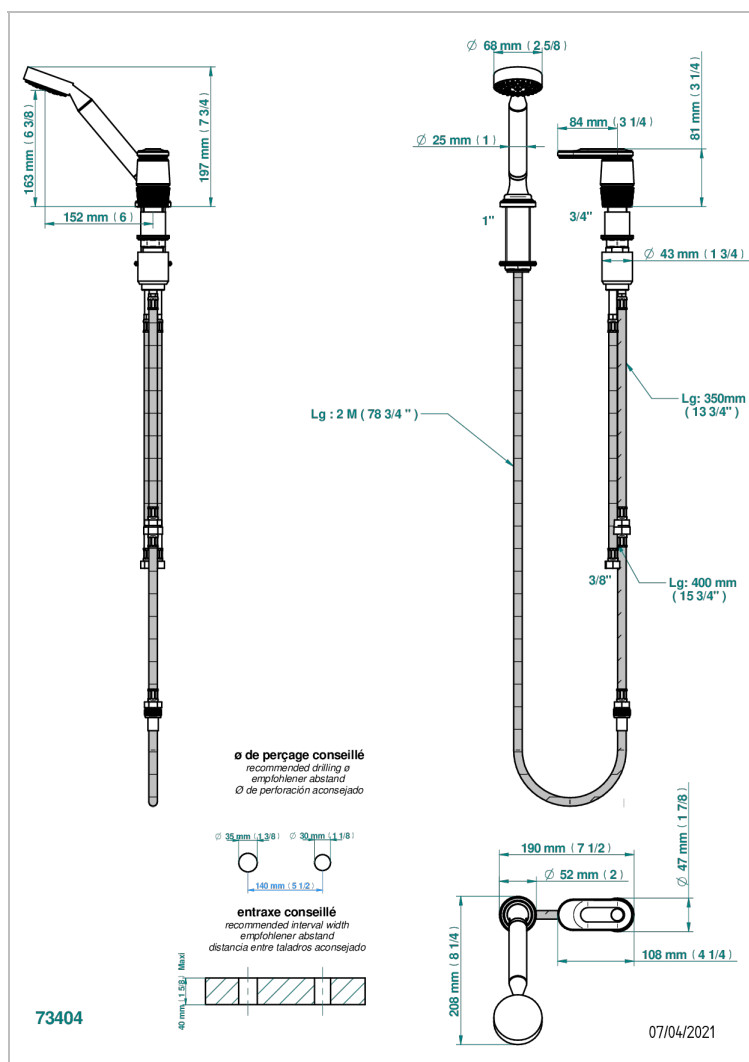

CORVAIR PORTORO WITH LEVER HANDLES

U8J-6532/60A

Deck mounted mixer with handshower, progressive cartridge

CHARACTERISTIC

- ACS : 22ACCLY009

STANDARDS

AVAILABLE FINITIONS

Blush PVD - H62
Brass color PVD - H49
Brown bronze color PVD - F33
Chrome polished - A02
Gold color PVD - H52
Gold mat - F07

Gold polished - F01
Graphite PVD - H64
Light coated bronze - D01
Matt Umber PVD - H67
Matt blush PVD - H60
Matt brass color PVD - H50

Matt brown bronze color PVD - F34
Matt chrome (American satin) - C02
Matt gold color PVD - H53
Matt graphite PVD - H65
Matt nickel (American satin) - C01
Matt nickel color PVD - H56

Nickel color PVD - H55
Nickel polished - B01
Silver polished, antique - H03
Soft gold - F30
Soft matt gold - F31
Umber PVD - H66