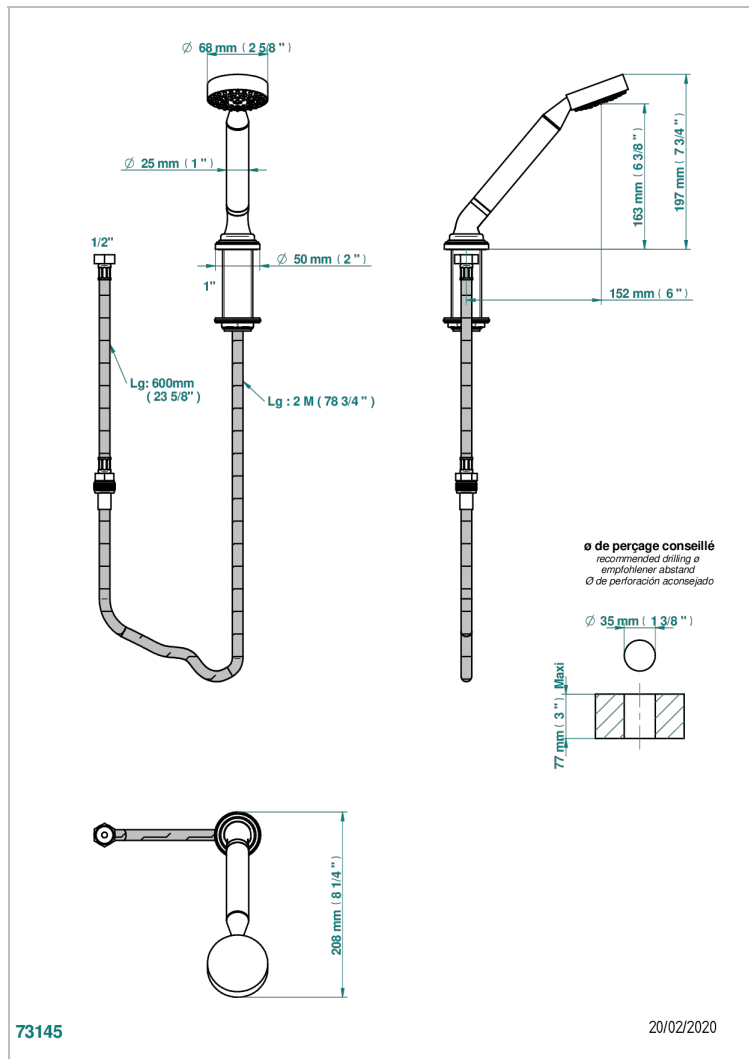

CORVAIR PORTORO WITH LEVER HANDLES

U8J-60A

Deck mounted hand shower, with hose

CHARACTERISTIC

- ACS : 20ACCLY558

TECHNICAL SPECS

- Recommandé : 3 bars (max. 5 bars) - Advised : 43,5 psi (max. 72 psi)
- 9,5 l/min à 3 bars (2.5 gpm at 43.5 psi)

STANDARDS

AVAILABLE FINITIONS

Blush PVD - H62
Brass color PVD - H49
Brown bronze color PVD - F33
Chrome polished - A02
Gold color PVD - H52
Gold mat - F07

Gold polished - F01
Graphite PVD - H64
Light coated bronze - D01
Matt Umber PVD - H67
Matt blush PVD - H60
Matt brass color PVD - H50