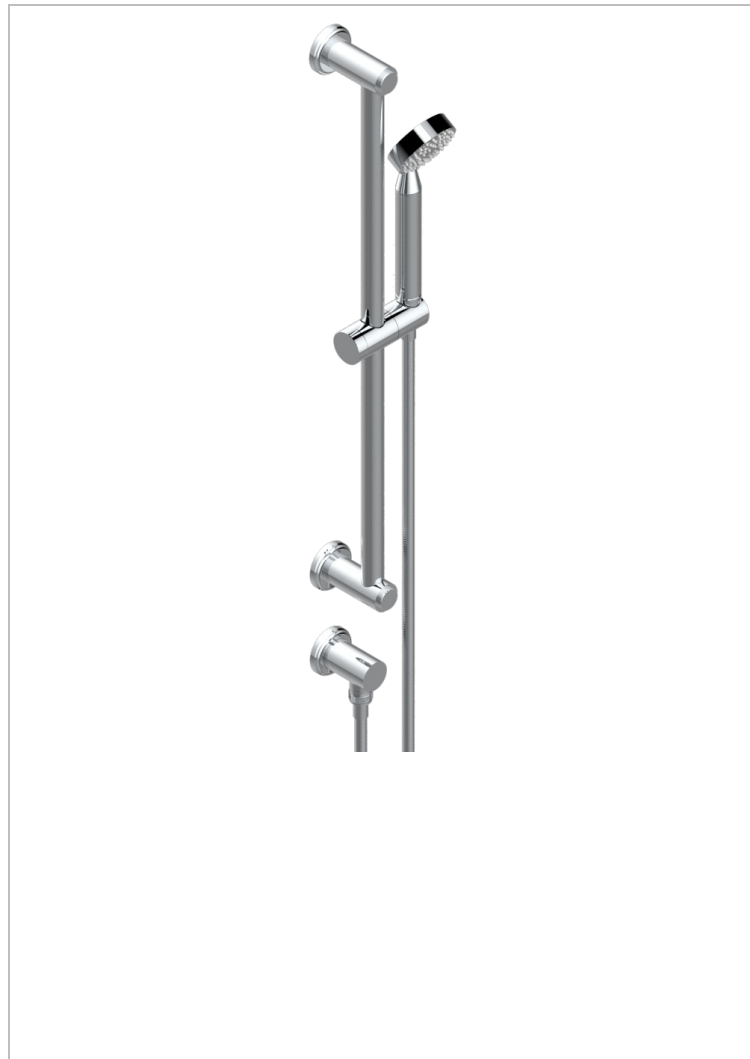

CORVAIR PORTORO WITH LEVER HANDLES

U8J-58/US

Slide bar with handsower and elbow

CHARACTERISTIC

- Corvaair Portoro with lever handles
- Slide bar with handsower and elbow

AVAILABLE FINITIONS

Blush PVD - H62
Brass color PVD - H49
Brown bronze color PVD - F33
Chrome polished - A02
Gold color PVD - H52
Gold mat - F07

Gold polished - F01
Graphite PVD - H64
Light coated bronze - D01
Matt Umber PVD - H67
Matt blush PVD - H60
Matt brass color PVD - H50

Matt brown bronze color PVD - F34
Matt chrome (American satin) - C02
Matt gold color PVD - H53
Matt graphite PVD - H65
Matt nickel (American satin) - C01
Matt nickel color PVD - H56

Nickel color PVD - H55
Nickel polished - B01
Silver polished, antique - H03
Soft gold - F30
Soft matt gold - F31
Umber PVD - H66