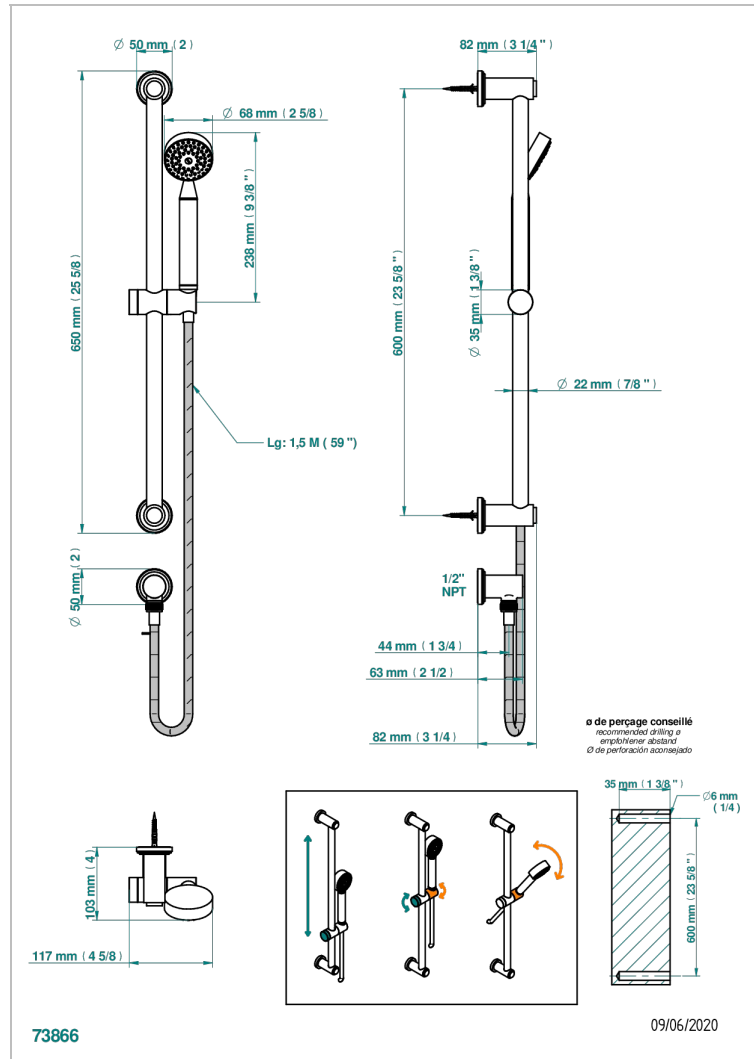

CORVAIR PORTORO WITH LEVER HANDLES

U8J-58/US

Slide bar with handsower and elbow

CHARACTERISTIC

- Corvaair Portoro with lever handles
- Slide bar with handsower and elbow

AVAILABLE FINITIONS

Blush PVD - H62
Brass color PVD - H49
Brown bronze color PVD - F33
Chrome polished - A02
Gold color PVD - H52
Gold mat - F07

Gold polished - F01
Graphite PVD - H64
Light coated bronze - D01
Matt Umber PVD - H67
Matt blush PVD - H60
Matt brass color PVD - H50

Matt brown bronze color PVD - F34
Matt chrome (American satin) - C02
Matt gold color PVD - H53
Matt graphite PVD - H65
Matt nickel (American satin) - C01
Matt nickel color PVD - H56

Nickel color PVD - H55
Nickel polished - B01
Silver polished, antique - H03
Soft gold - F30
Soft matt gold - F31
Umber PVD - H66