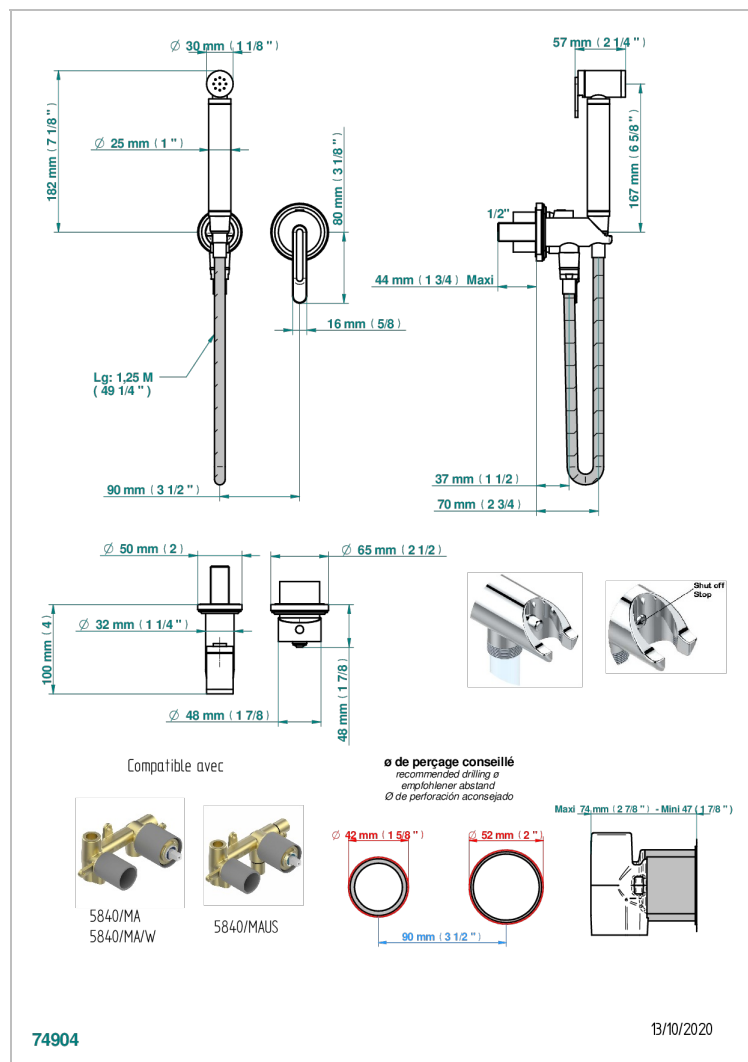

CORVAIR PORTORO WITH LEVER HANDLES

U8J-5840/MBG

Trim only for WC douche including: trigger spray, wall mounted single lever mixer, reinforced hose (49 1/4"), wall outlet with integrated elbow with safety stopper

CHARACTERISTIC

- ACS : 19ACCLY412

STANDARDS

TECHNICAL SPECS

- Recommandé : 3 bars (max. 5 bars) - Advised : 43,5 psi (max. 72 psi)
- 9,5 l/min à 3 bars (2.5 gpm at 43.5 psi)

RELATED SKU'S

- Ref. G00-5840/MAUS Rough parts for concealed wall-mounted mixer with 1/2" outlet