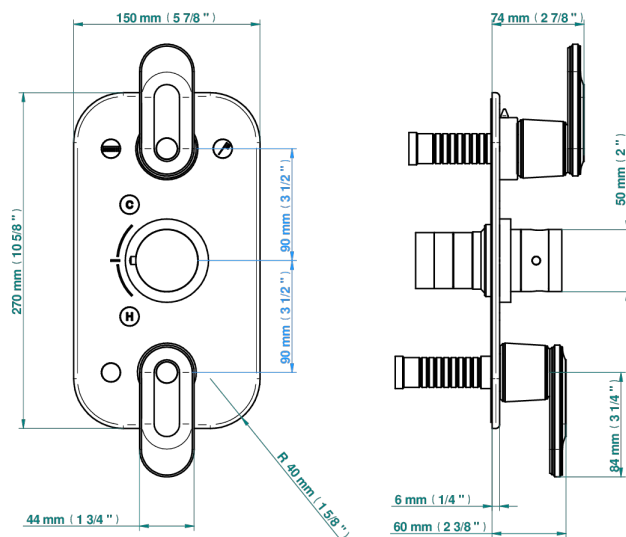

CORVAIR PORTORO WITH LEVER HANDLES

U8J-5540BE

Trim for THG thermostat 3 functions , with one off function and 2 outlets and one single off function - rough part supplied with fixing box ref. .5 540AE/US

7 pastilles inclus / 7 pads included

Compatible with

5540AE
5540AE/US
5540AE/W

Boite / Box Joint Plaque / Seal Plate Tube

73786

26/05/2020

CHARACTERISTIC

- ASME : ASME A112.18.1-2011/CSA B125.1-11
- DVGW : DW-6512CQ0608

STANDARDS

RELATED SKU'S

- Ref. G00-5100G Reinforced stop ring for THG thermostatic with fixing set
- Ref. G00-5540AE/US Thg thermostat with wax cartridge with one stop valve, 2 outlets and another stop valve, delivered with a built-in box, no trim