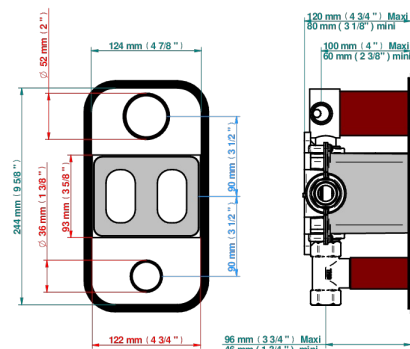

CORVAIR PORTORO WITH LEVER HANDLES

U8J-5540BE

Trim for THG thermostat 3 functions , with one off function and 2 outlets and one single off function - rough part supplied with fixing box ref. .5 540AE/US

7 pastilles inclus / 7 pads included

Compatible with

5540AE
5540AE/US
5540AE/W

Boite / Box Joint Plaque / Seal Plate Tube

73786

26/05/2020

CHARACTERISTIC

- ASME : ASME A112.18.1-2011/CSA B125.1-11
- DVGW : DW-6512CQ0608

STANDARDS

RELATED SKU'S

- Ref. G00-5100G Reinforced stop ring for THG thermostatic with fixing set
- Ref. G00-5540AE/US Thg thermostat with wax cartridge with one stop valve, 2 outlets and another stop valve, delivered with a built-in box, no trim